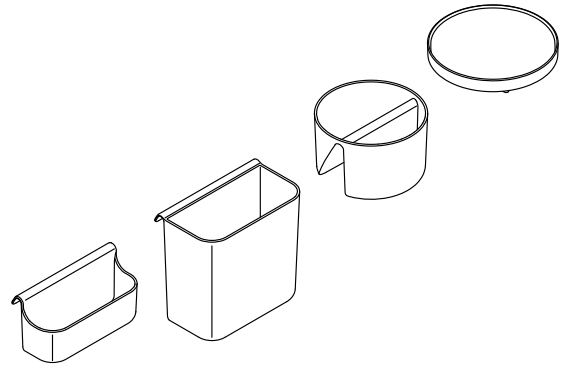

Features

- Customize your bathroom sink storage with space-saving hanging accessories
- Set includes small and large rectangular containers, round container, and round storage tray
- Sleek and contemporary design
- For use with Spacity™ bathroom sinks and vanity tops with integrated sinks

Material

- Plastic construction

Installation

- Hangs easily on sink edge – no tools required

Codes/Standards

None Applicable

KOHLER® One-Year Limited Warranty

See website for detailed warranty information.

Technical Information

All product dimensions are nominal.

Material: Plastic

Notes

Install this product according to the installation instructions.