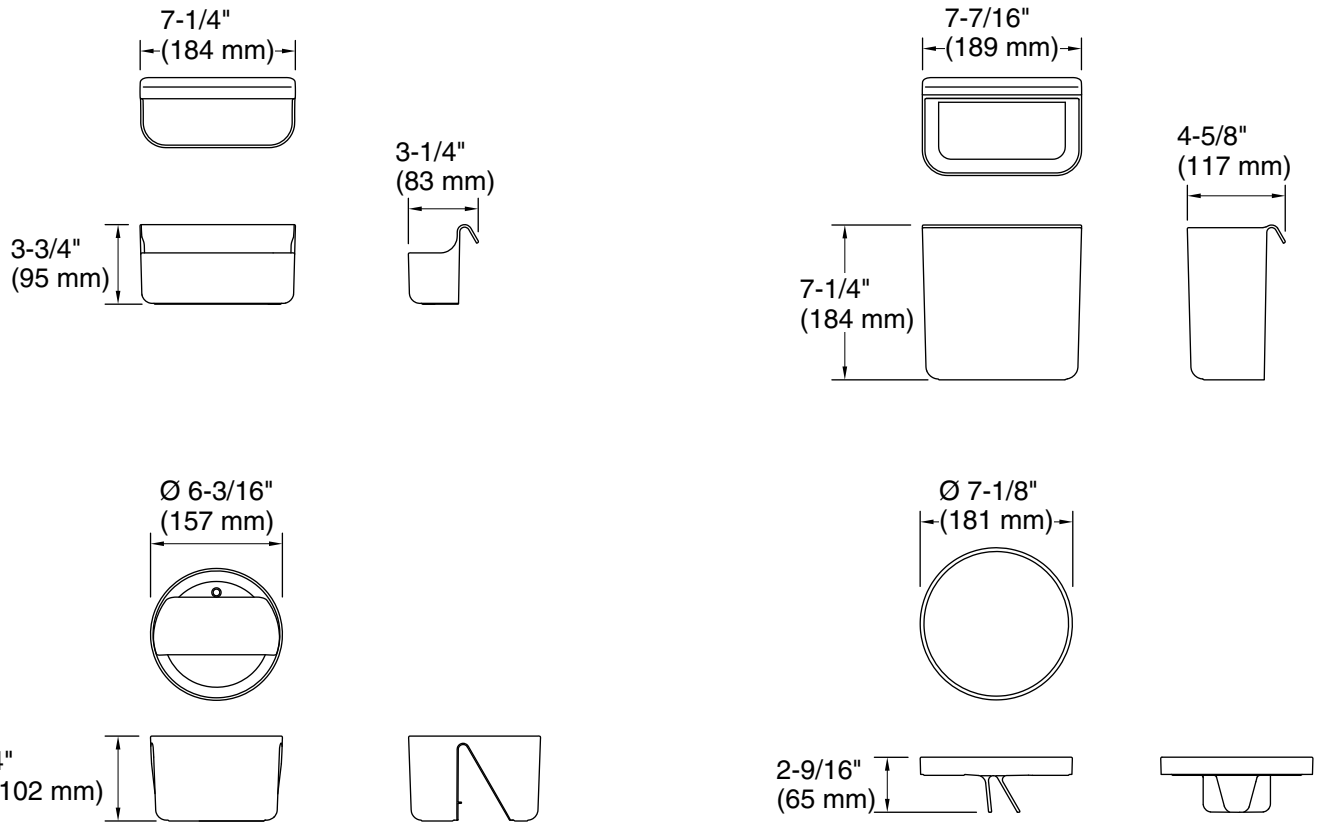

Features

- Customize your bathroom sink storage with space-saving hanging accessories
- Set includes small and large rectangular containers, round container, and round storage tray
- Sleek and contemporary design
- For use with Spacity™ bathroom sinks and vanity tops with integrated sinks

Material

- Plastic construction

Installation

- Hangs easily on sink edge – no tools required

Codes/Standards

None Applicable

KOHLER® One-Year Limited Warranty

See website for detailed warranty information.

Technical Information

All product dimensions are nominal.

Material: Plastic

Notes

Install this product according to the installation instructions.