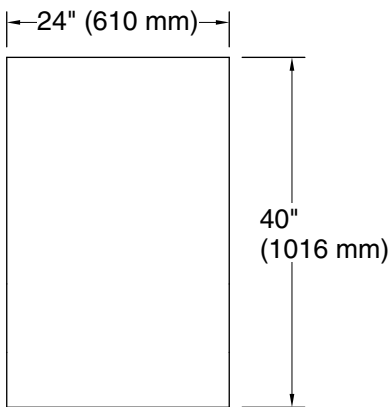

## Required Products/Accessories

K-28033 40" mirrored side kit for medicine cabinet

## Technical Information

All product dimensions are nominal.