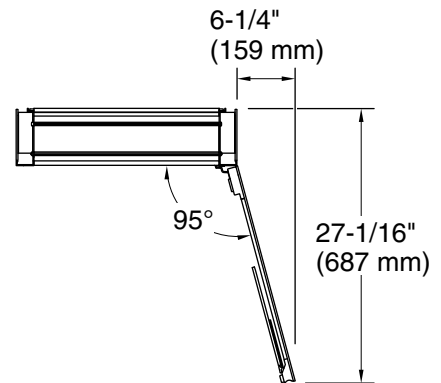

## Required Products/Accessories

K-28033 40" mirrored side kit for medicine cabinet

## Technical Information

All product dimensions are nominal.