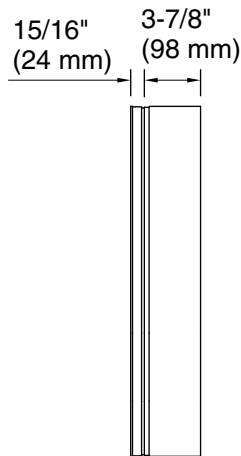

## Required Products/Accessories

K-28033 40" mirrored side kit for medicine cabinet

## Technical Information

All product dimensions are nominal.