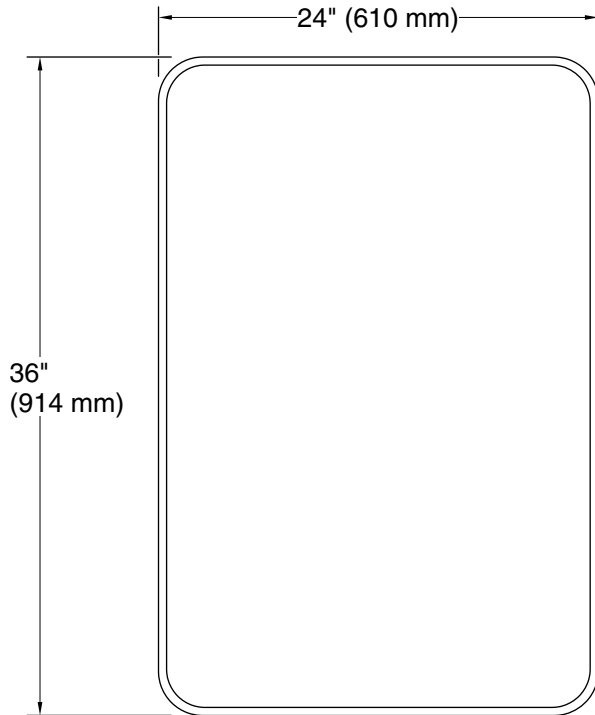

Essential

24" x 36" rectangular mirror
K-31364

Features

- Clean and timeless design allows for use in any interior space
- Mounts vertically or horizontally depending on the look you want to create
- Frame maintains a durable, long-lasting finish
- Finishes coordinate with KOHLER® faucet and lighting products

See website for detailed warranty information.

Essential
24" x 36" rectangular mirror
K-31364

Technical Information

All product dimensions are nominal.

Notes

Install this product according to the installation instructions.