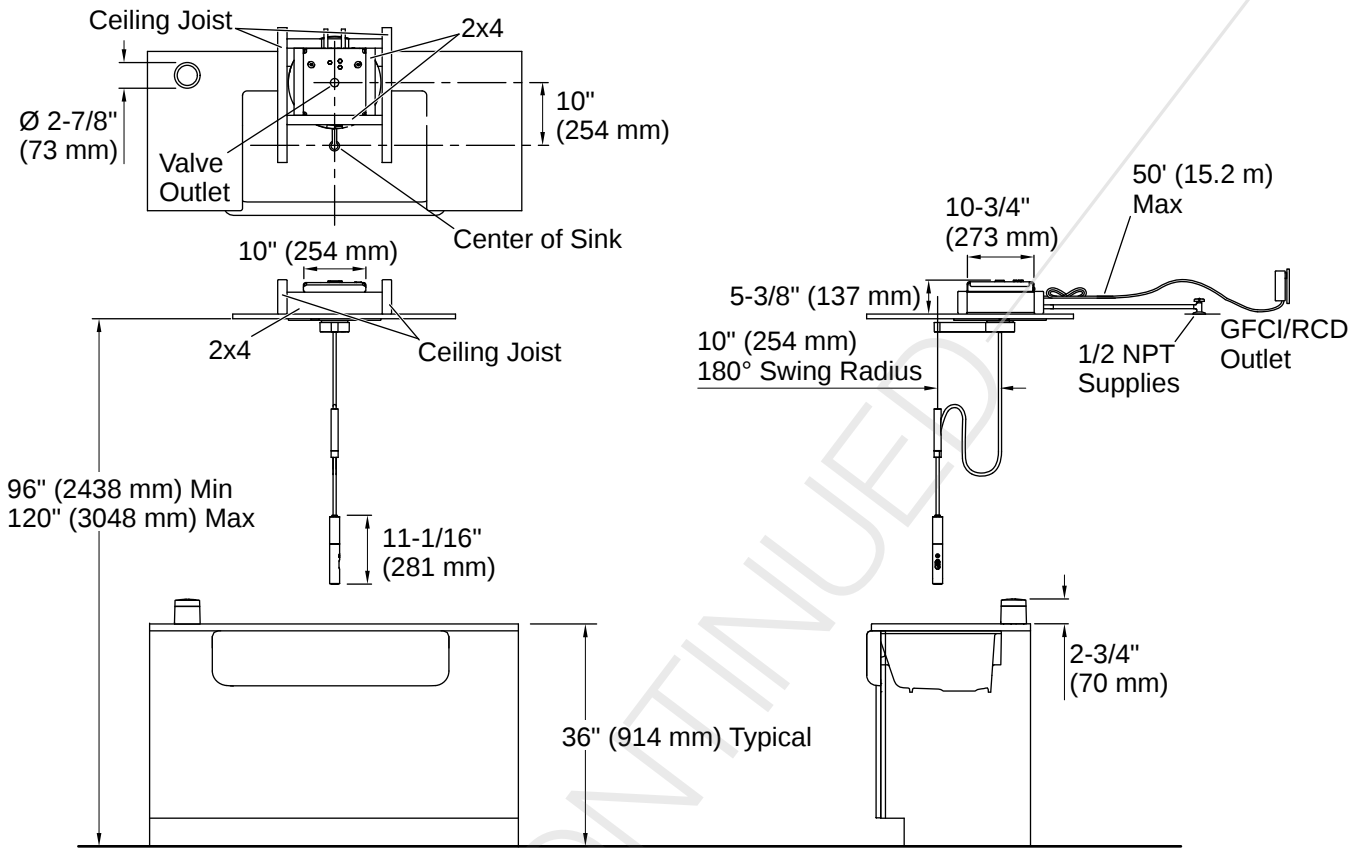

Controller module:

Power Cord Length: 39.4" (1001 mm)

Warranty

See website for detailed warranty information.

KOHLER® Electronic Faucets, Valves, and Controls Five-Year Limited Warranty|KOHLER® Faucet Lifetime Limited Warranty

4-15-2026 6:14 - US-CA

Installation

- Unit must be installed parallel to existing ceiling joists for structural integrity
- Requires zero-pitch ceiling for faucet assembly
- Requires K-29180 Rough-in Box for installation
- Recommended ceiling height of 8 -10' (2.4 - 3.1 m) for optimal user experience
- Requires placement within 26' (8 m) of faucet assembly