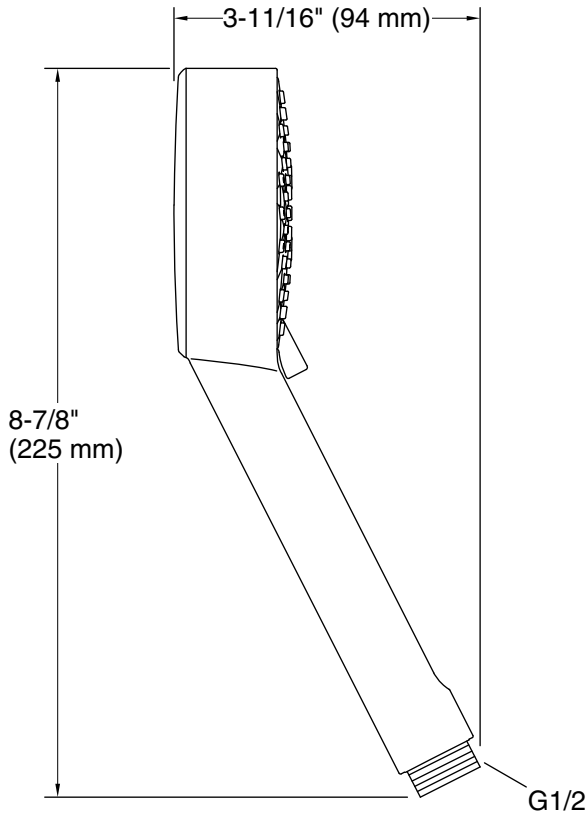

Color	Code	Description
	CP	
	BN	
	BL	
	2MB	

Technical Information

All product dimensions are nominal.

Drain included: No

Handshower:

Rated maximum flow: 2.5 gal/min (9.5 l/min)

Pressure: 45 psi (3.1 bar)

Notes