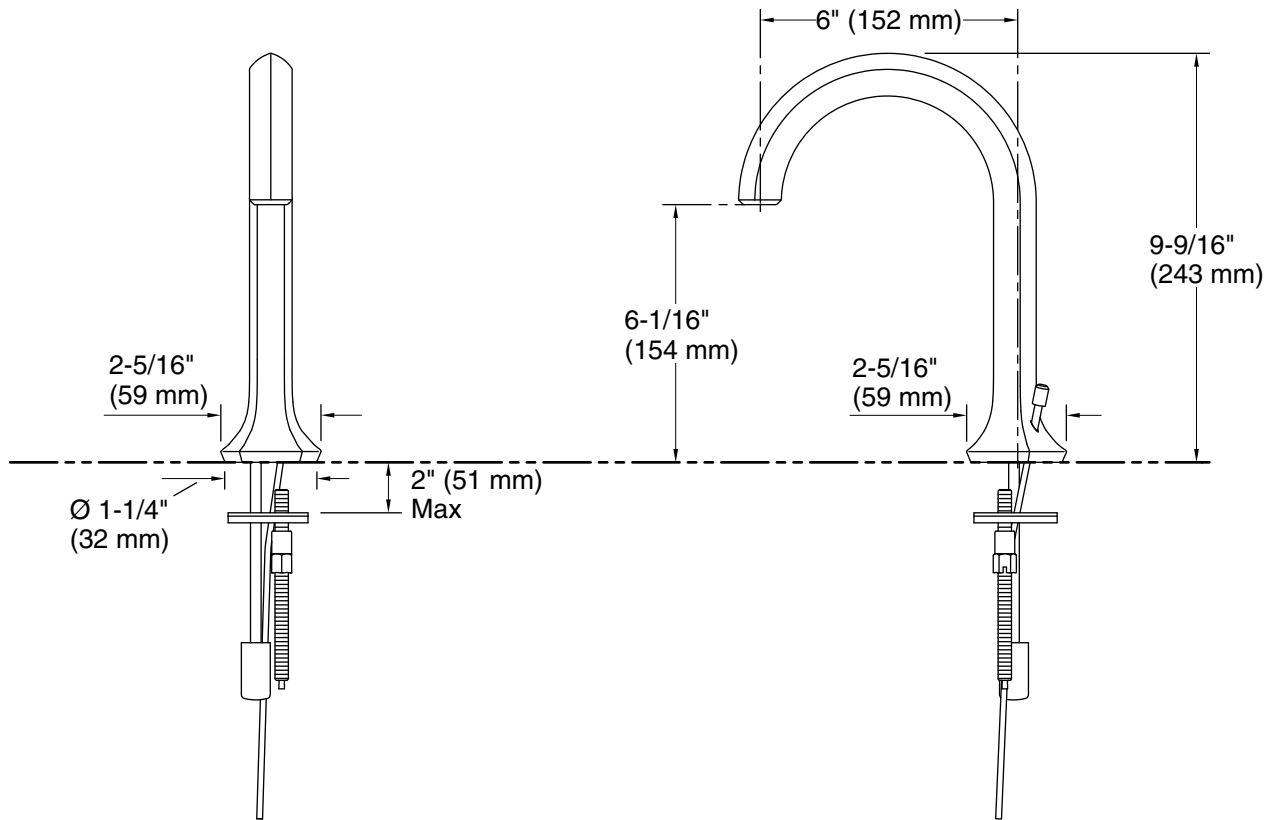

KOHLER® Faucets

Bathroom sink faucet spout with Cane design, 1.2 gpm
K-27008

Occasion™

Features

- 6" (152 mm) spout reach.
- 1.2 gpm (4.5 lpm) maximum flow rate at 60 psi (4.14 bar).
- Laminar flow delivers a graceful stream of water.
- Includes metal pop-up drain with 1-1/4" tailpiece.
- Part of the Occasion bathroom faucet and accessory collection.

Material

- Premium metal construction for durability and reliability.
- KOHLER finishes resist corrosion and tarnishing.

Installation

- For 8" - 16" (203 - 406 mm) centers.
- Deck-mount.

Required Products/Accessories

THE BOLD LOOK
OF **KOHLER®**

KOHLER Faucets Bathroom sink faucet spout with Cane design, 1.2 gpm
Occasion™
K-27008

Technical Information

All product dimensions are nominal.

Faucet:

Flow rate: 1.2 gal/min (4.5 l/min)

Pressure: 60 psi (4.1 bar)

Drain included: Yes

Drain with overflow: Yes

Spout:

Spout reach: 6" (152 mm)

Notes

Install this product according to the installation instructions.

Features