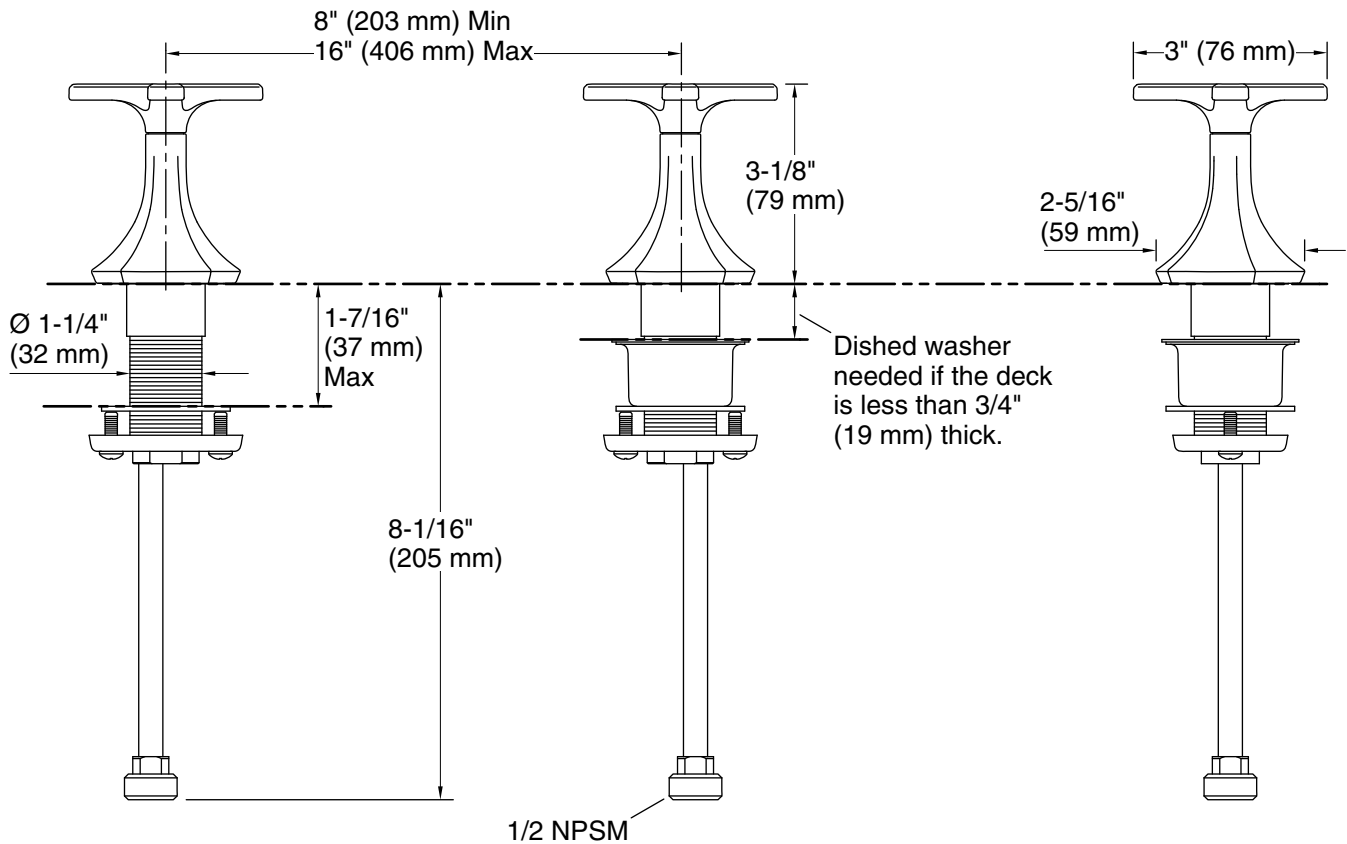

Technical Information

All product dimensions are nominal.

Faucet:

Flow rate: 1.2 gal/min (4.5 l/min)

Pressure: 60 psi (4.1 bar)

Drain included: No

Drain with overflow: Yes

Notes

Install this product according to the installation instructions.

ADA, OBC, CSA B651 compliant when installed to the specific requirements of these regulations.