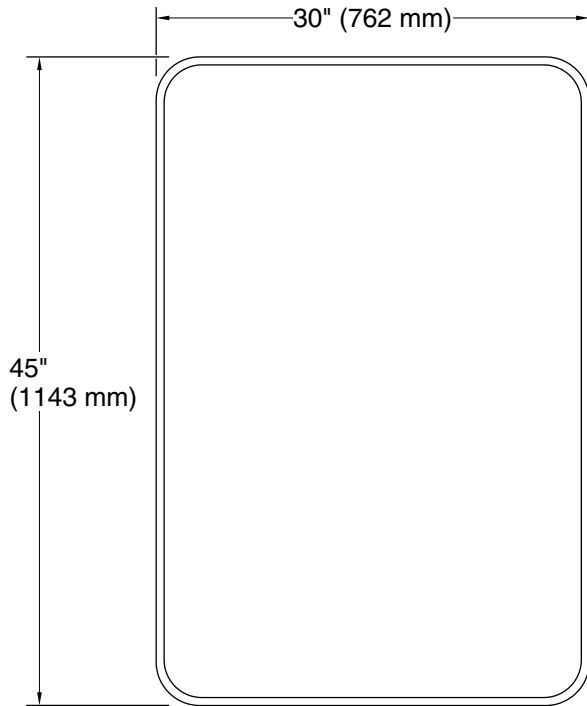

Essential

30" x 45" rectangular framed mirror
K-31365

Features

- Clean and timeless design allows for use in any interior space
- Mounts vertically or horizontally depending on the look you want to create
- Frame maintains a durable, long-lasting finish
- Finishes coordinate with KOHLER® faucet and lighting products

THE BOLD LOOK
OF **KOHLER**®

Essential
30" x 45" rectangular framed mirror
K-31365

Technical Information

All product dimensions are nominal.

Notes

Install this product according to the installation instructions.