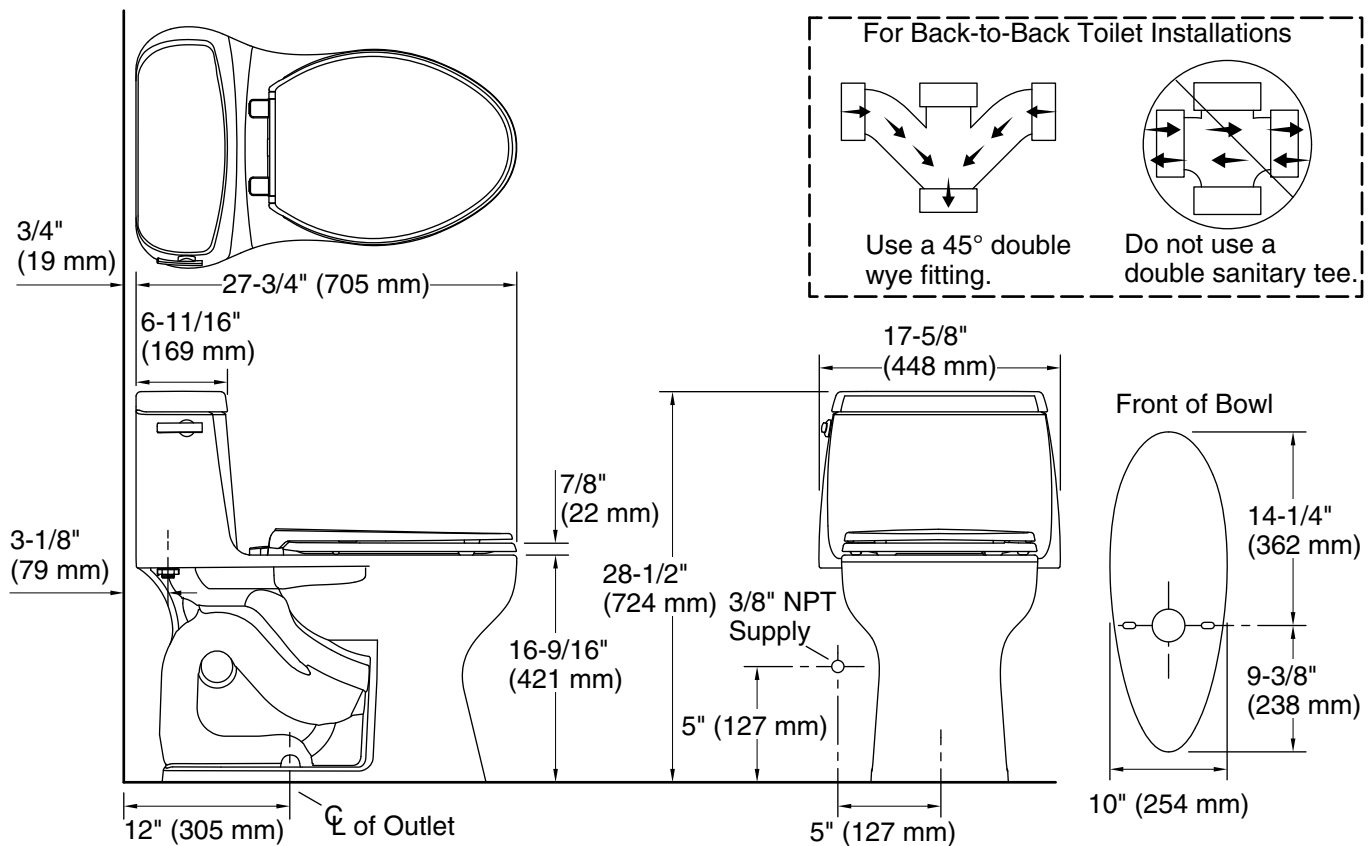

## Installation

- Standard 12" (305 mm) rough-in
- Supply line sold separately

## Technical Information

All product dimensions are nominal.

Toilet type:	Floor-mount
Waste Outlet:	Floor
Bowl shape:	Elongated
Flush type:	AquaPiston, Revolution 360
Trap passageway:	2" (51 mm)
Water Consumption	
Full:	1.28 gpf (4.8 lpf)
Water surface size:	10" x 8" (254 mm x 203 mm)
Rim to water surface:	6-11/16" (170 mm)
Rough-in:	12" (305 mm)
Seat-mounting holes:	5-1/2" (140 mm)