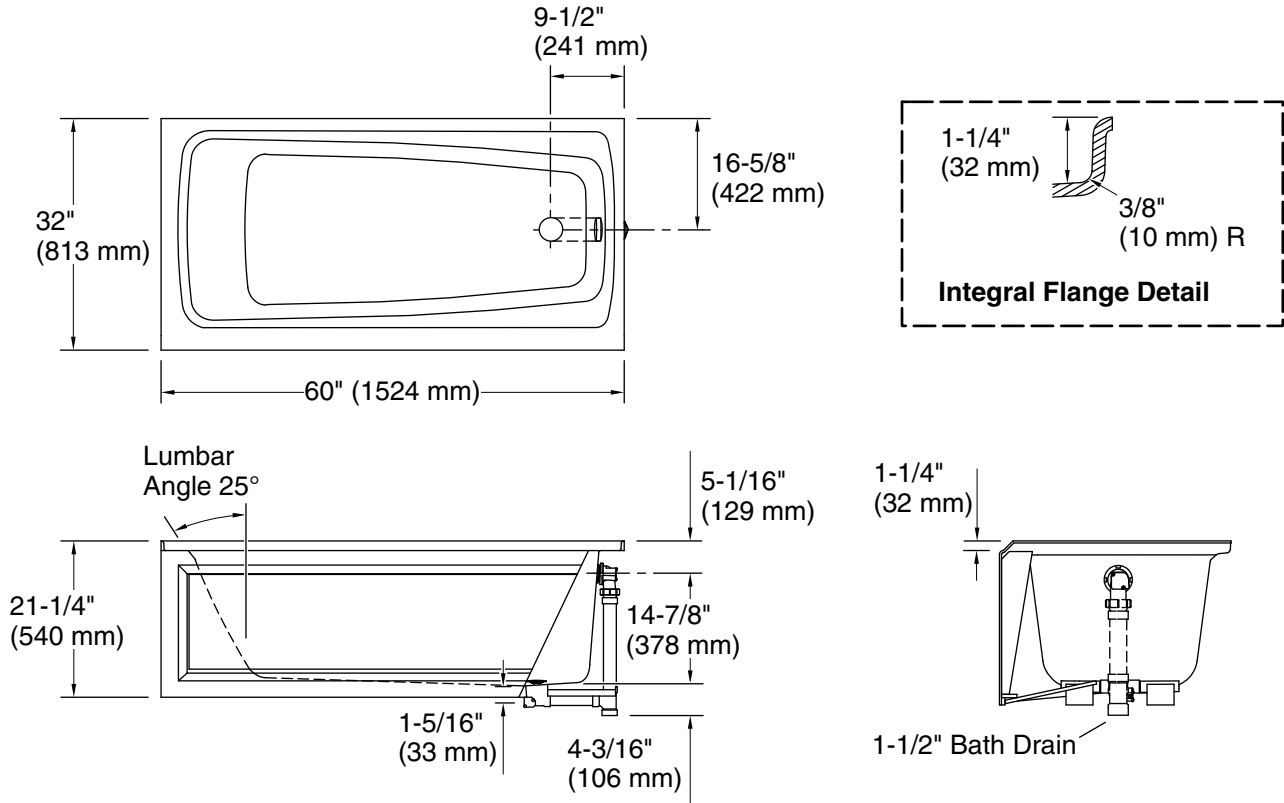

Features

- Clean, crisp lines blend into soft angles to create a uniquely sophisticated bath that works with any decor
- Integral lumbar support
- Integral apron creates a clean, finished look
- Integral flange helps prevent water from seeping behind wall and simplifies alcove installation

Material

- Acrylic

Installation

- Alcove
- Right drain

Recommended Products/Accessories

- K-7213 27" Cable Bath Drain
- K-7259 Brass toe tap bath drain

Codes/Standards

- CSA B45.5/IAPMO Z124
- ASTM E162
- ASTM E662
- IAPMO Certification

Technical Information

All product dimensions are nominal.

Drain location:	Right
Weight:	72 lbs (32.7 kg)
Minimum floor load:	38.6 lbs/ft ² (188.5 kg/m ²)
Water depth:	14-7/8" (377 mm)
Water capacity:	50 gal (189.3 L)
Minimum flat for door:	2-1/8" (54 mm)

Notes

Measure your actual product for rough-in details.

Install this product according to the installation instructions.

The hot water supply should be 70% of the capacity of the bath or greater. Installations will vary.