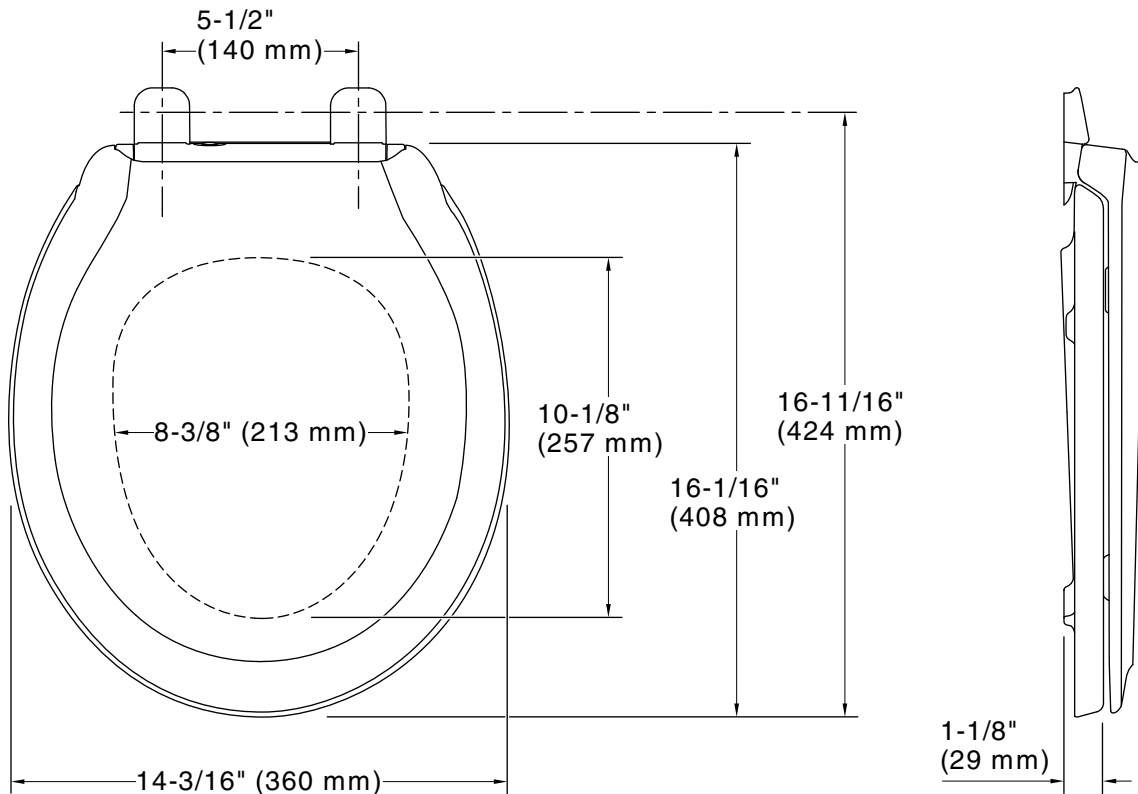

Features

- Grip-Tight installation hardware makes it easy to fasten the seat – everything is done from above the bowl.
- ReadyLatch® hinge provides a positive lock/unlock latch to securely hold seat in position, yet seat easily removes for cleaning or adjusting fit.
- Quiet-Close™ round-front seat closes quietly.
- Grip-Tight bumpers hold seat firmly in place.
- Light intensity designed to provide enough light to see the toilet without disrupting nighttime vision.
- Choose between three brightness levels: a soft glow or brighter illumination.
- Dual LED lighting offers guiding light when lid is down and task light when lid is lifted.
- Illumination cycle with automatic 10-hour nightlight.
- Battery-operated - no electrical cords required.
- Up to 12 months of battery life (uses 4 AA batteries, not included).
- Contoured seat for user comfort.
- Color-matched plastic hinges.

Color	Code	Description
-------	------	-------------

0

Technical Information

All product dimensions are nominal.

Seat shape type: Round-front
Seat front type: Closed-front
Seat-mounting holes: 5-1/2" (140 mm)