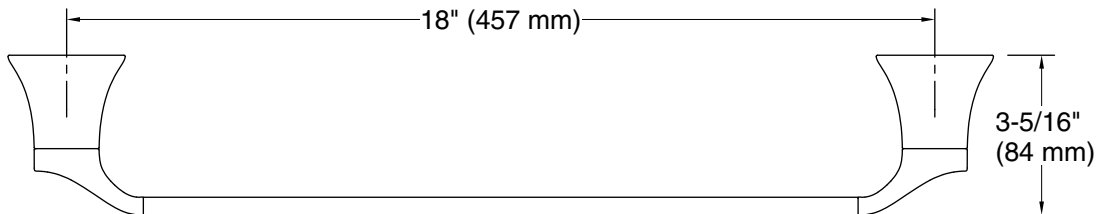

Features

- 18" (457 mm) bar.
- Coordinates with other products in the Simplice collection.

Material

- Premium metal construction for durability and reliability.
- KOHLER finishes resist corrosion and tarnishing.

Technical Information

All product dimensions are nominal.

Material: Zinc

Notes

Install this product according to the installation instructions.