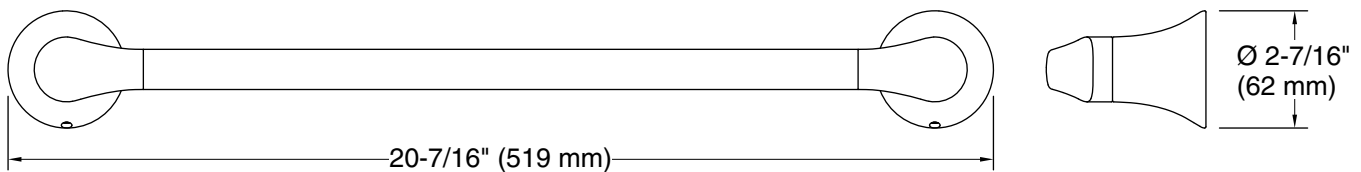

Features

- 18" (457 mm) bar.
- Coordinates with other products in the Simplice collection.

Material

- Premium metal construction for durability and reliability.
- KOHLER finishes resist corrosion and tarnishing.

Technical Information

All product dimensions are nominal.

Material: Zinc

Notes

Install this product according to the installation instructions.