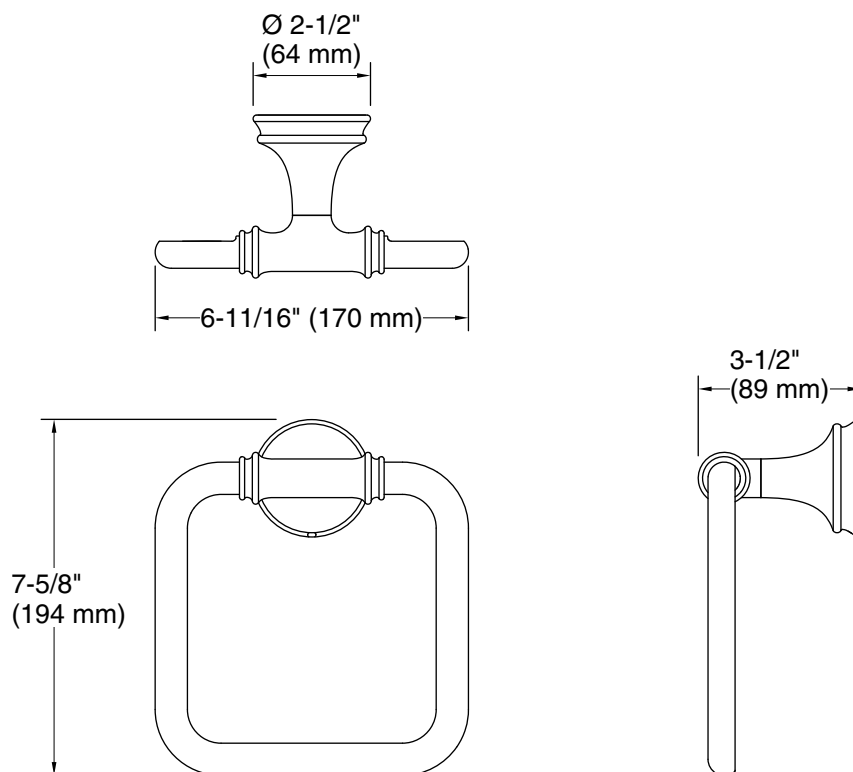

K-31507-TA bath towel with Tatami weave, 30" x 58"

K-31507-TE bath towel with Terry weave, 30" x 58"

K-31507-TX bath towel with Textured weave, 30" x 58"

Included Components

Additional Components:

Installation template

Technical Information

All product dimensions are nominal.

Material: Zinc

Notes

Install this product according to the installation instructions.