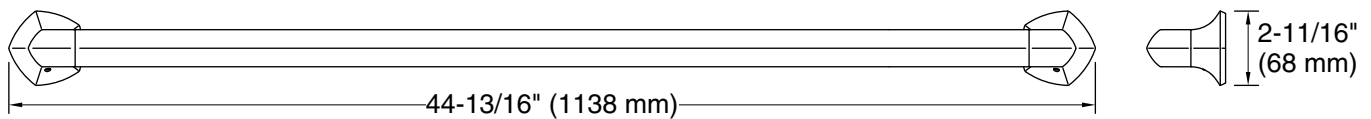

Technical Information

All product dimensions are nominal.

Material: Stainless Steel

Notes

ADA compliant when installed to the specific requirements of these regulations.