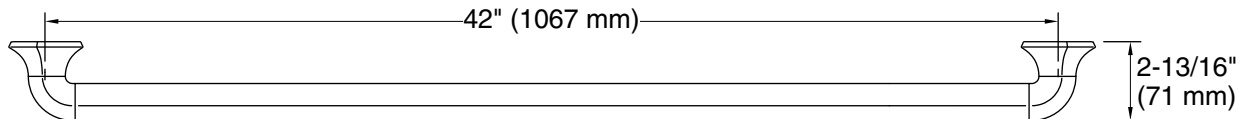

Technical Information

All product dimensions are nominal.

Material: Stainless Steel

Notes

ADA compliant when installed to the specific requirements of these regulations.