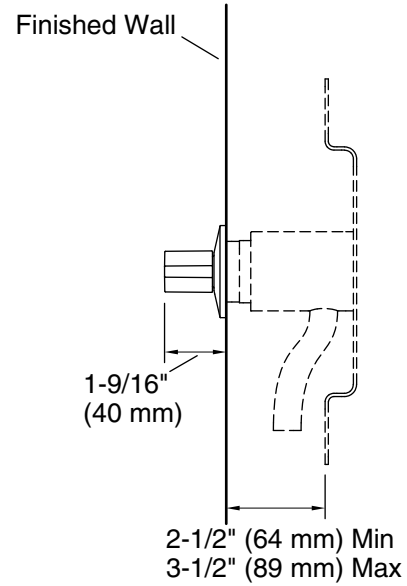

Technical Information

All product dimensions are nominal.

Drain included: No

Notes

Install this product according to the installation instructions.

ADA, OBC, CSA B651 compliant when installed to the specific requirements of these regulations.