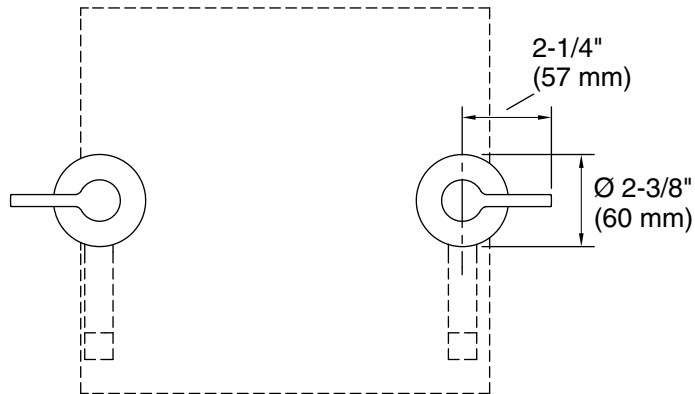

Technical Information

All product dimensions are nominal.

Drain included: No

Notes

Install this product according to the installation instructions.

ADA, OBC, CSA B651 compliant when installed to the specific requirements of these regulations.