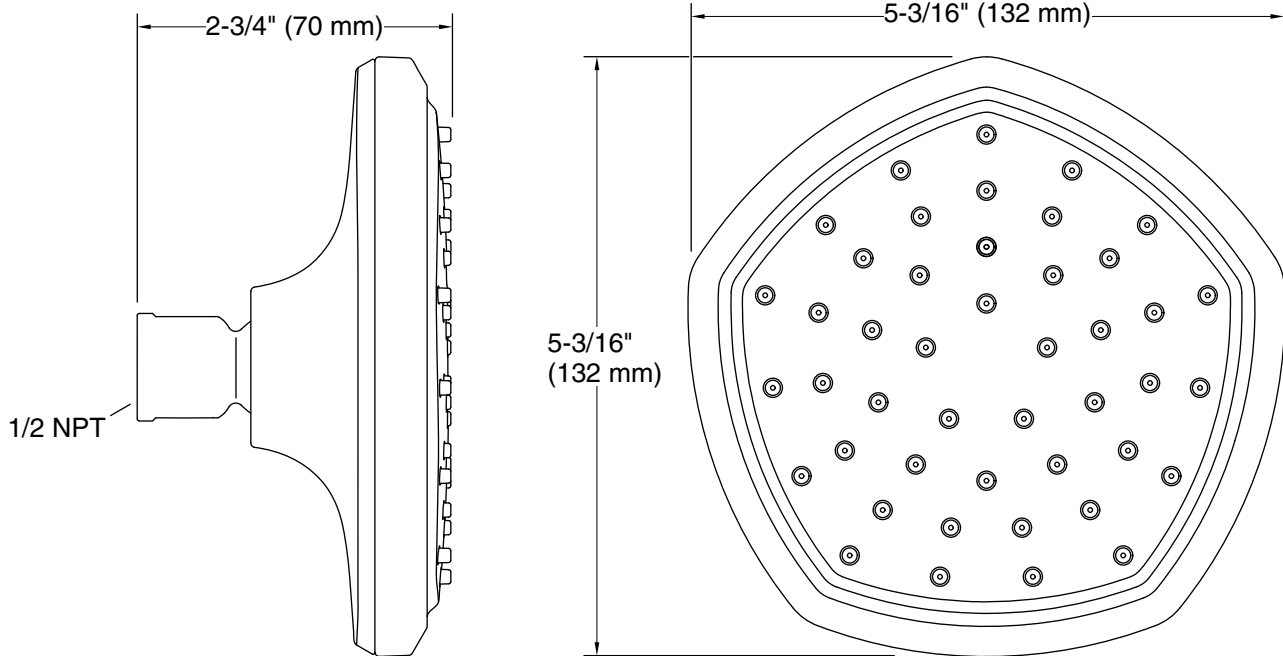

Technical Information

All product dimensions are nominal.

Showerhead/Body Spray:

Rated maximum flow: 2.5 gal/min (9.5 l/min)

Pressure: 80 psi (5.5 bar)

Notes

For use with automatic compensating valves rated at 2.5 gal/min (9.5 l/min) or less.

Install this product according to the installation instructions.