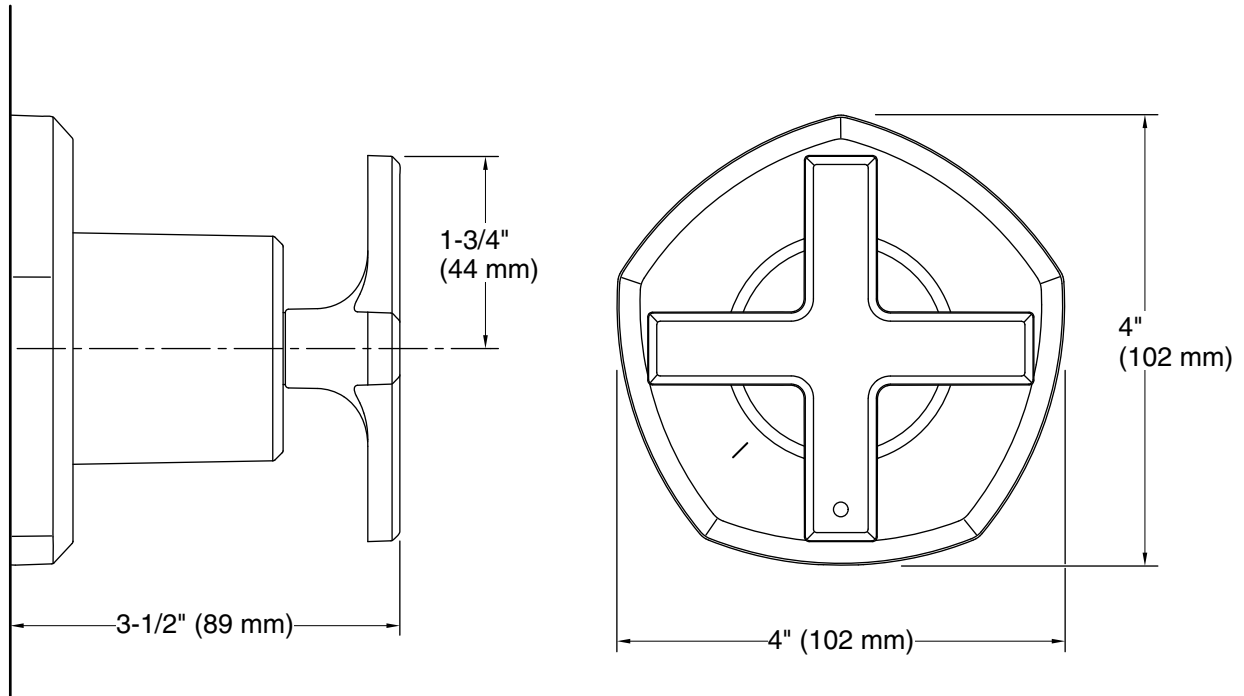

Technical Information

All product dimensions are nominal.

Drain included: No

Notes

ADA, OBC, CSA B651 compliant when installed to the specific requirements of these regulations.