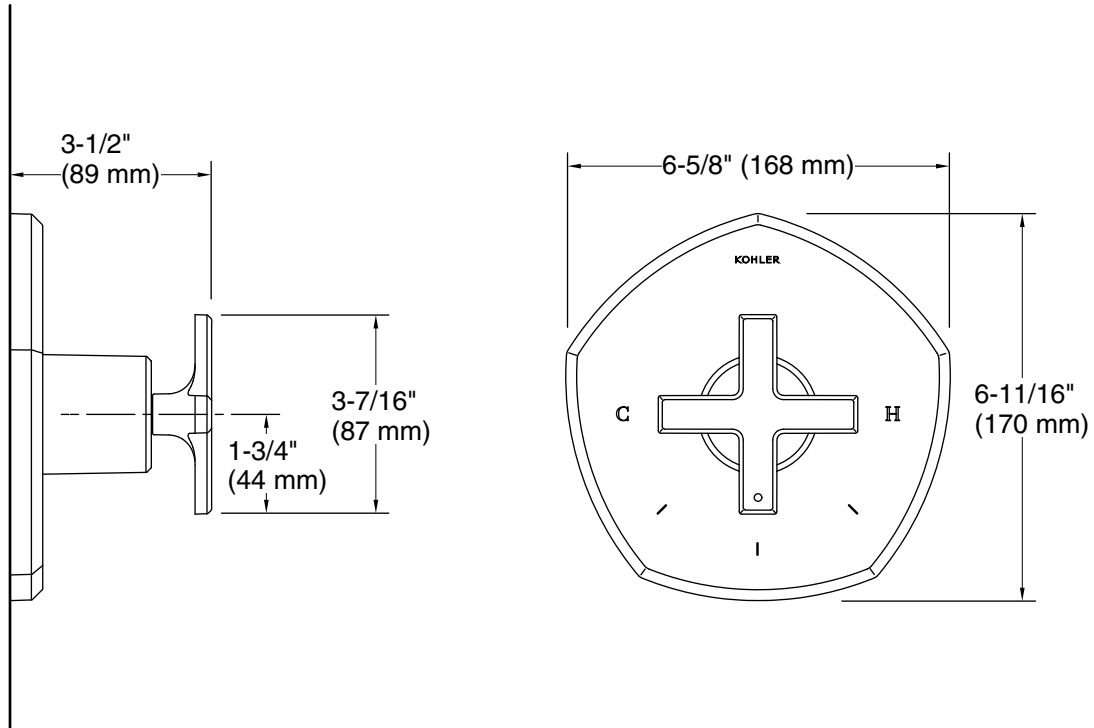

Technical Information

All product dimensions are nominal.

Drain included: No

Notes

ADA, OBC, CSA B651 compliant when installed to the specific requirements of these regulations.