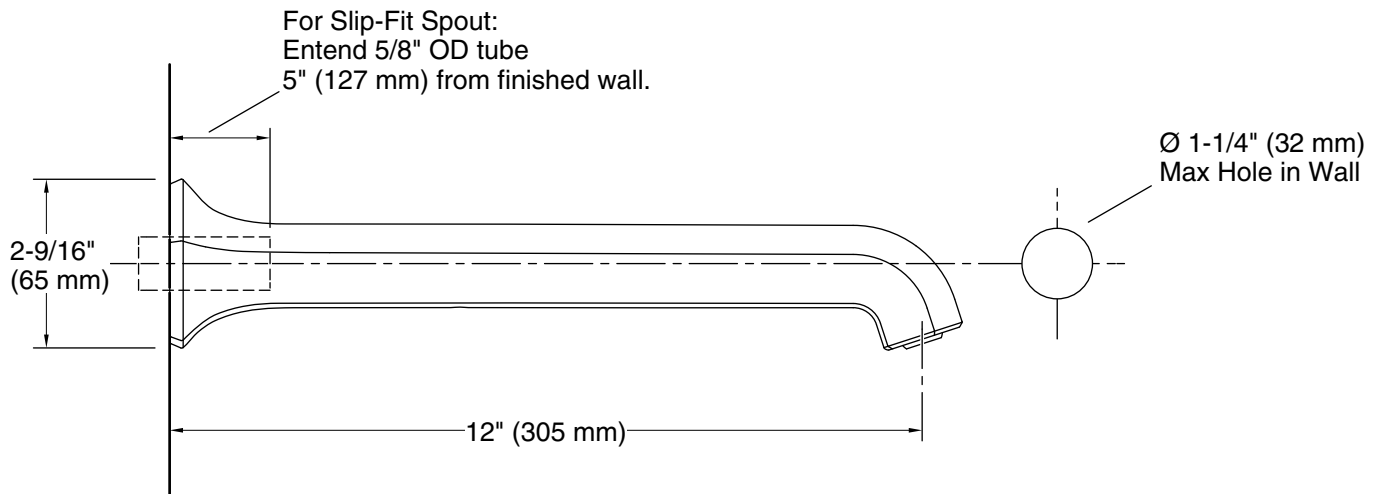

Technical Information

All product dimensions are nominal.

Drain included: No