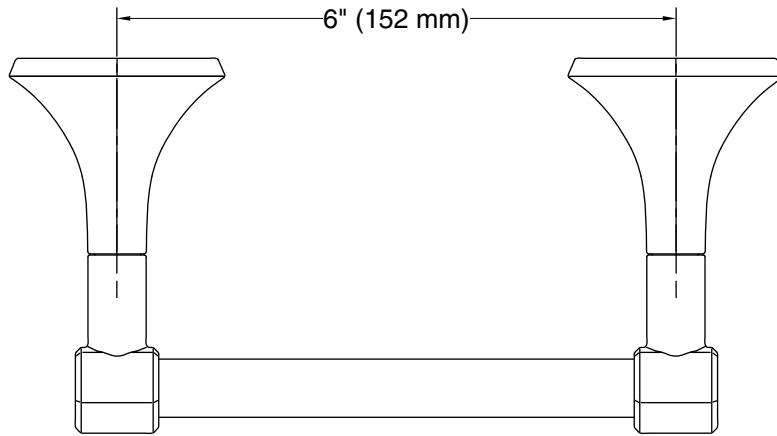

## Technical Information

All product dimensions are nominal.

Material: Zinc

1-800-4KOHLER (1-800-456-4537)

Kohler Co. reserves the right to make revisions without notice to product specifications.

For the most current Specification Sheet, go to [www.kohler.com](http://www.kohler.com).