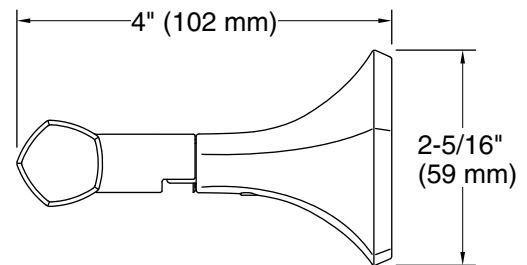

## Technical Information

All product dimensions are nominal.

Material: Zinc

1-800-4KOHLER (1-800-456-4537)

Kohler Co. reserves the right to make revisions without notice to product specifications.

For the most current Specification Sheet, go to [www.kohler.com](http://www.kohler.com).