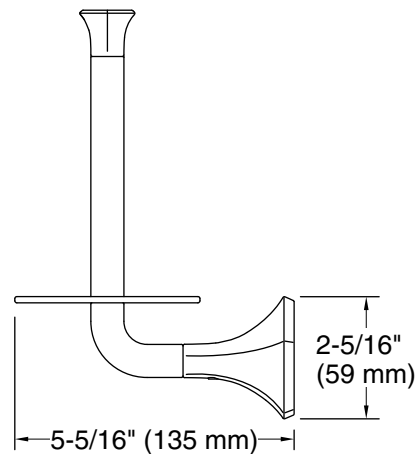

Features

- Vertical holder provides easy access for changing toilet paper
- Part of the Occasion bathroom faucet and accessory collection

Material

- Premium metal construction for durability and reliability
- KOHLER® finishes resist corrosion and tarnishing

Technical Information

All product dimensions are nominal.

Material: Zinc