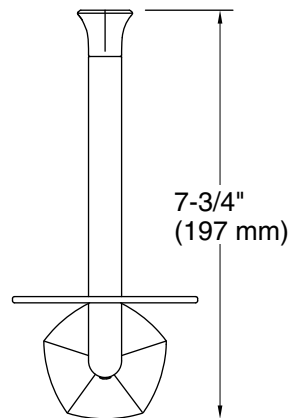

Features

- Vertical holder provides easy access for changing toilet paper
- Part of the Occasion bathroom faucet and accessory collection

Material

- Premium metal construction for durability and reliability
- KOHLER® finishes resist corrosion and tarnishing

Technical Information

All product dimensions are nominal.

Material: Zinc