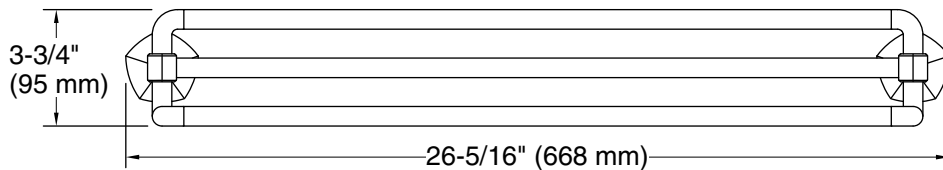

KOHLER®

Occasion®
24" double towel bar
K-27062

Technical Information

All product dimensions are nominal.

Material: Zinc

1-800-4KOHLER (1-800-456-4537)

Kohler Co. reserves the right to make revisions without notice to product specifications.