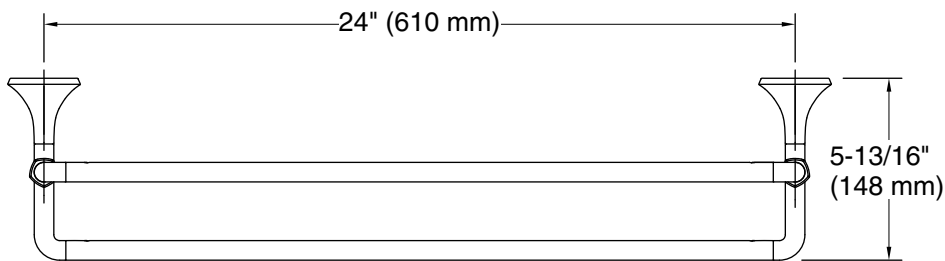

Features

- Double bar provides additional towel storage
- Part of the Occasion bathroom faucet and accessory collection

Material

- KOHLER® finishes resist corrosion and tarnishing
- Premium metal construction for durability and reliability

KOHLER®

Occasion®
24" double towel bar
K-27062

Technical Information

All product dimensions are nominal.

Material: Zinc

1-800-4KOHLER (1-800-456-4537)

Kohler Co. reserves the right to make revisions without notice to product specifications.