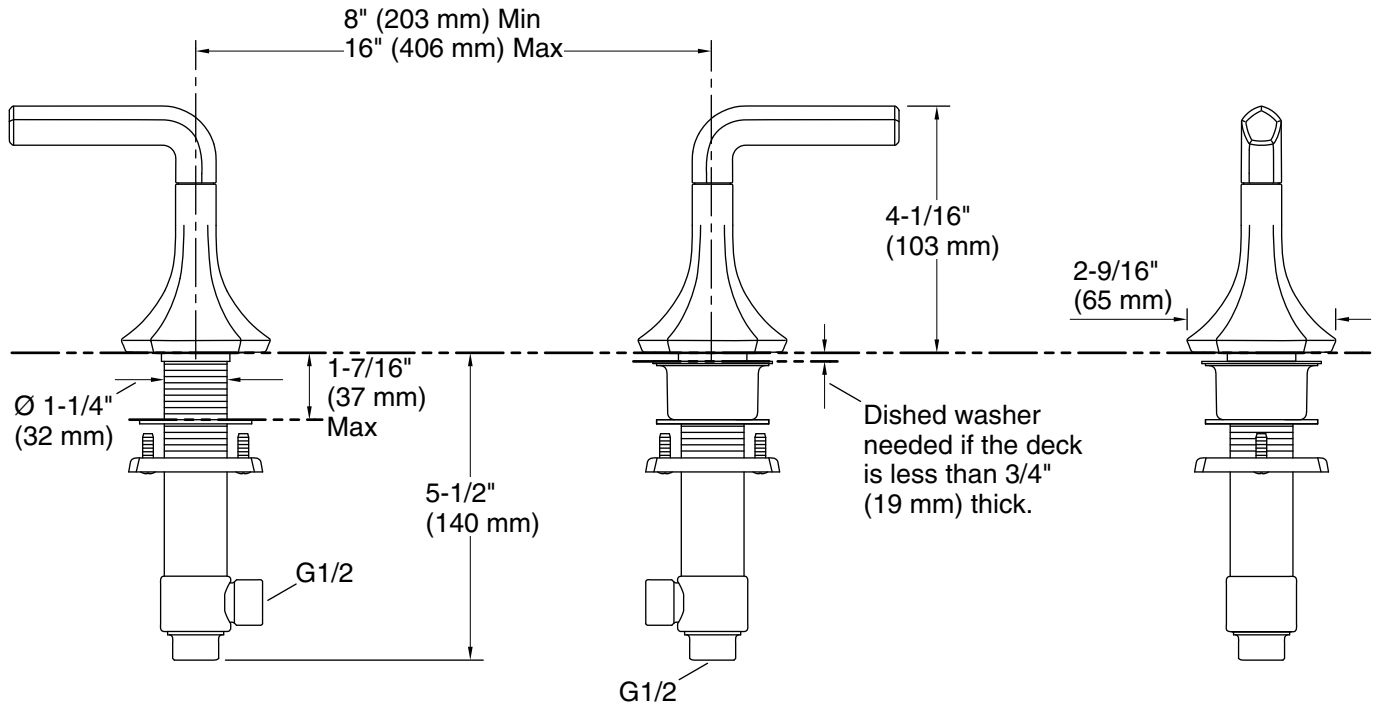

Technical Information

All product dimensions are nominal.

Drain included: No

Notes

ADA, OBC, CSA B651 compliant when installed to the specific requirements of these regulations.