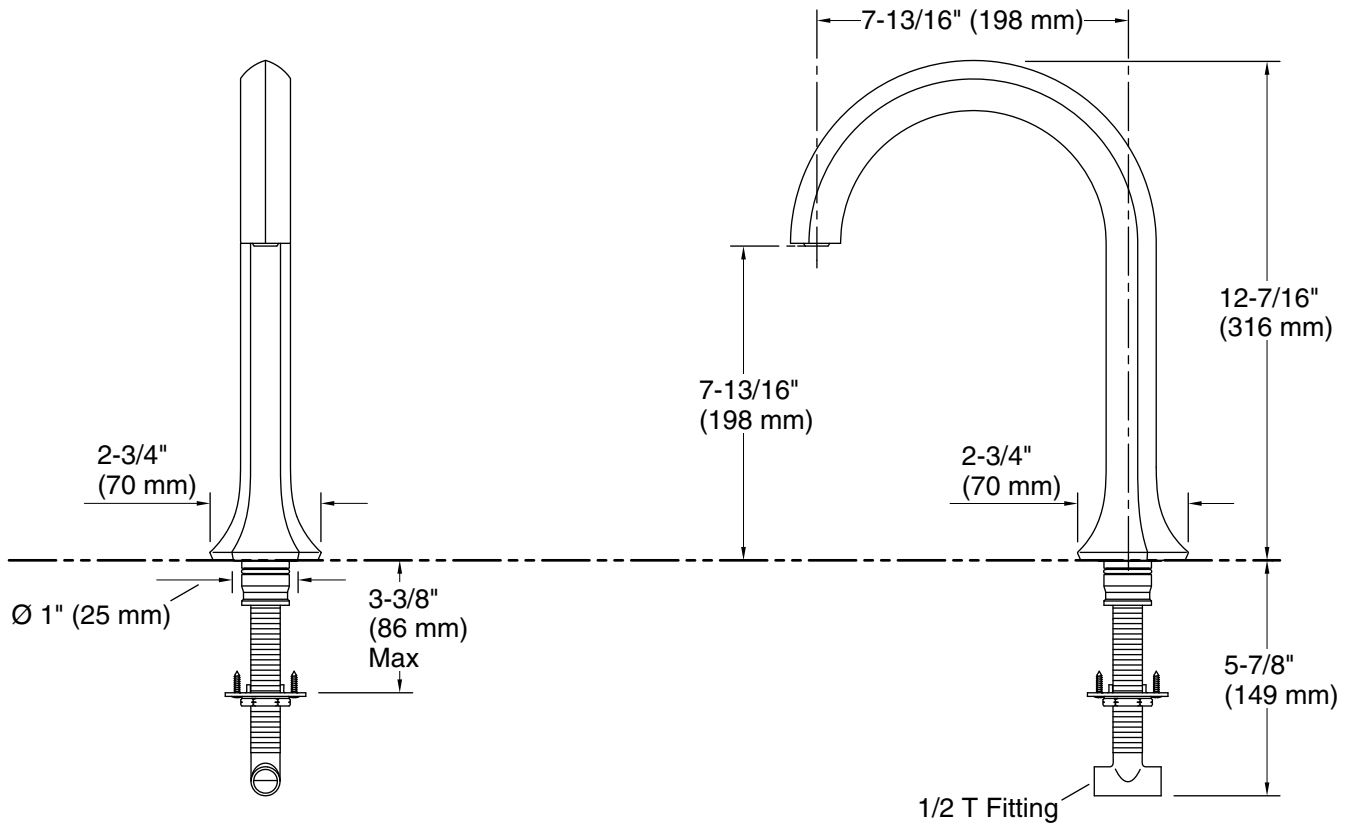

Features

- Nondiverter spout
- 7-3/4" (197 mm) spout reach
- Part of the Occasion bathroom faucet and accessory collection

Material

- Premium metal construction for durability and reliability
- KOHLER® finishes resist corrosion and tarnishing

Installation

- Deck-mount

Required Products/Accessories

K-27018-3 Deck-mount bath faucet handles with Cross design

or

K-27018-4 Deck-mount bath faucet handles with Lever design

or

K-27019-4 Deck-mount bath faucet handle

Technical Information

All product dimensions are nominal.

Drain included: No