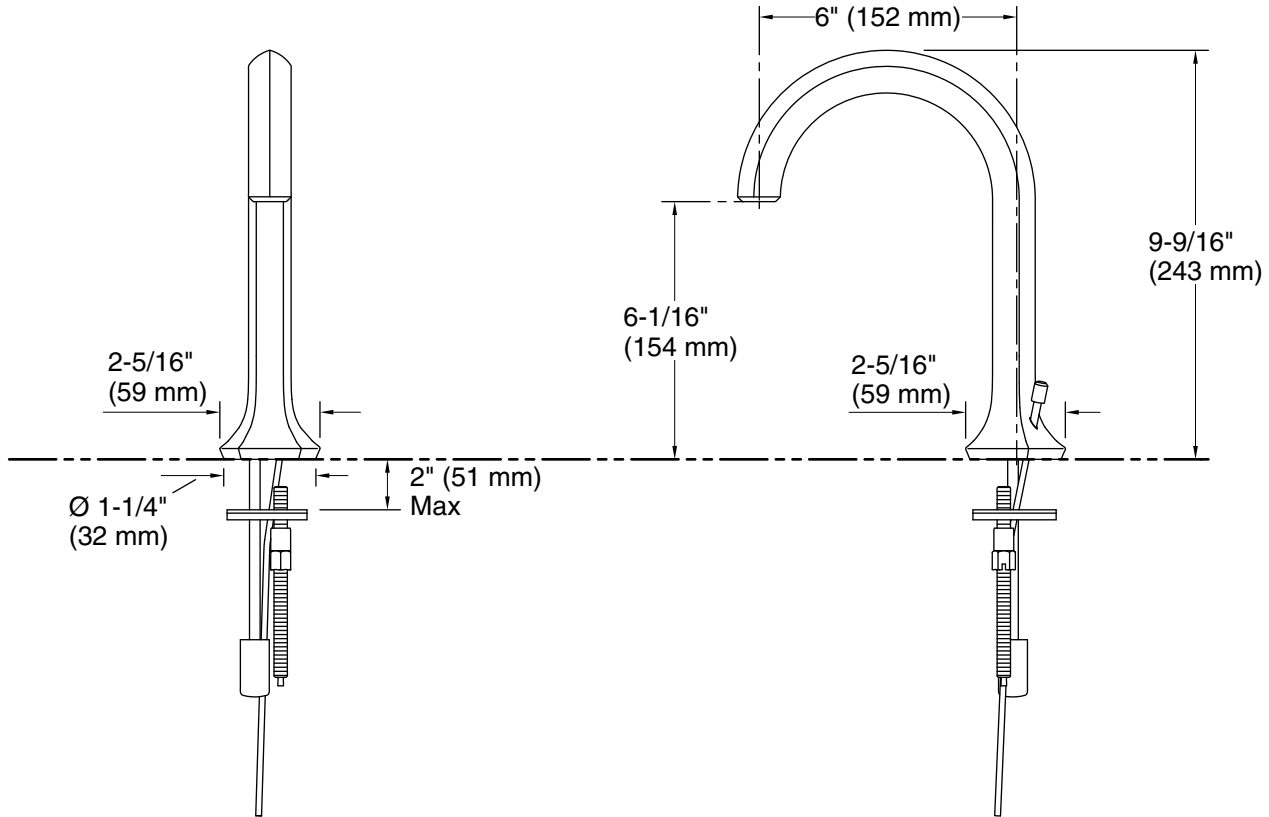

## Features

- 6" (152 mm) spout reach
- 1.2 gpm (4.5 lpm) maximum flow rate at 60 psi (4.14 bar)
- Laminar flow delivers a graceful stream of water
- Metal pop-up drain with lift rod and 1-1/4" tailpiece
- Part of the Occasion bathroom faucet and accessory collection

## Technical Information

All product dimensions are nominal.

### Spout:

Spout reach: 6" (152 mm)