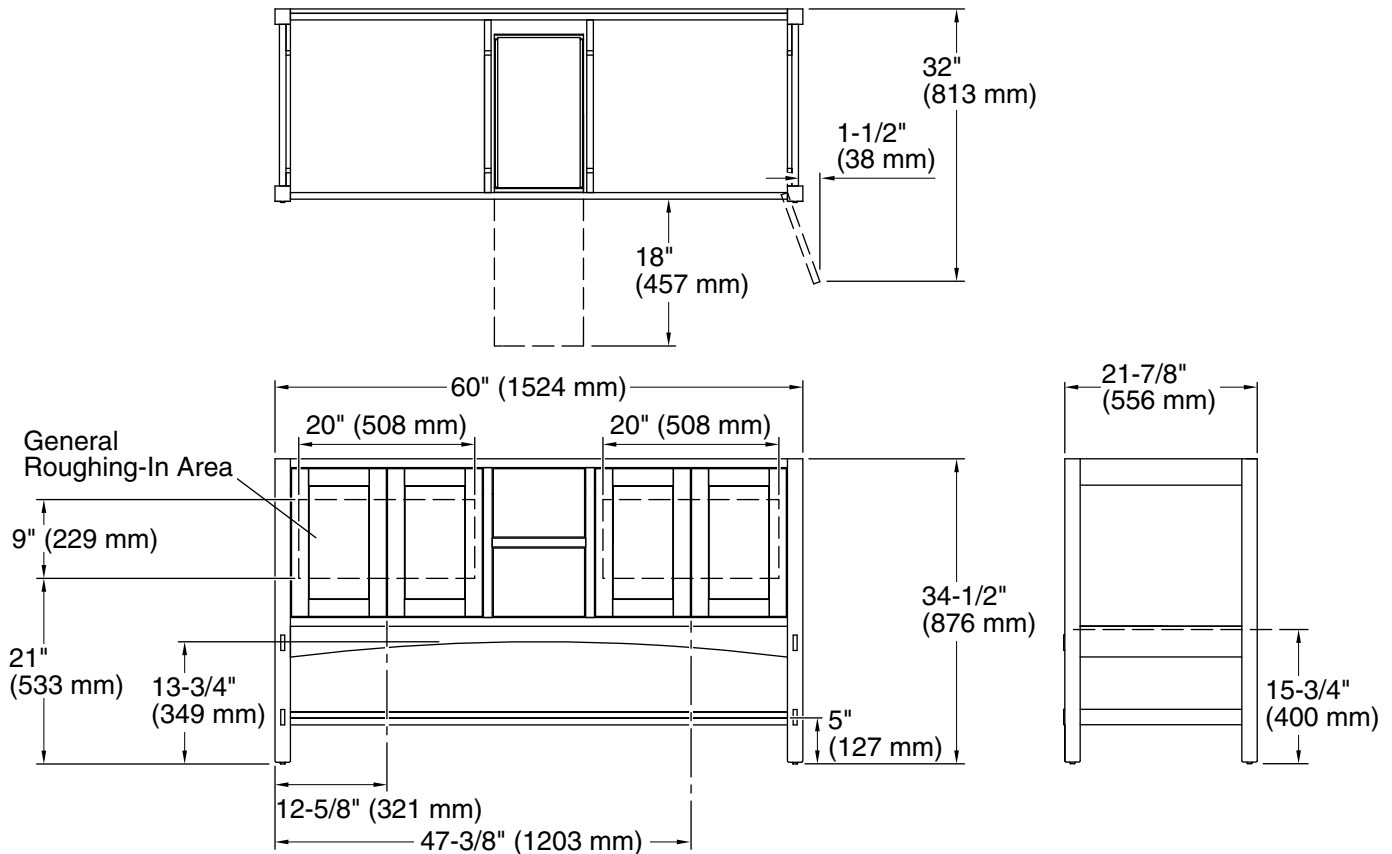

Technical Information

All product dimensions are nominal.

Vanity type: Standard

Notes

Install this product according to the installation guide.

Decorative cabinet hardware is not supplied. Refer to the KOHLER bath accessories line for recommended cabinet hardware to complement your vanity.

Select the type of fastener based upon the wall material. Two 250 lb (113.4 kg) minimum load bearing fasteners are recommended.