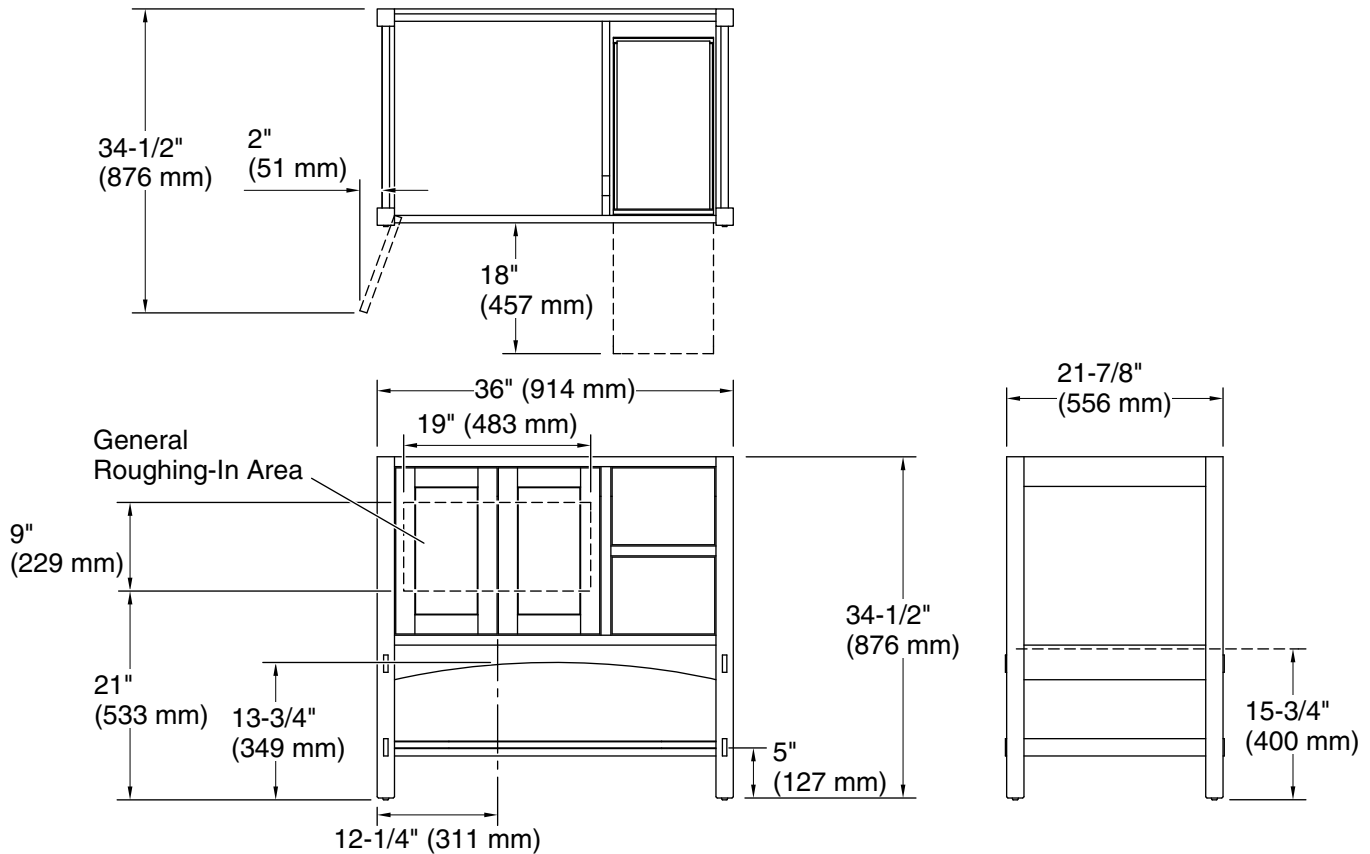

Technical Information

All product dimensions are nominal.

Vanity type: Standard

Notes

Install this product according to the installation guide.

Decorative cabinet hardware is not supplied. Refer to the KOHLER bath accessories line for recommended cabinet hardware to complement your vanity.

Select the type of fastener based upon the wall material. Two 250 lb (113.4 kg) minimum load bearing fasteners are recommended.