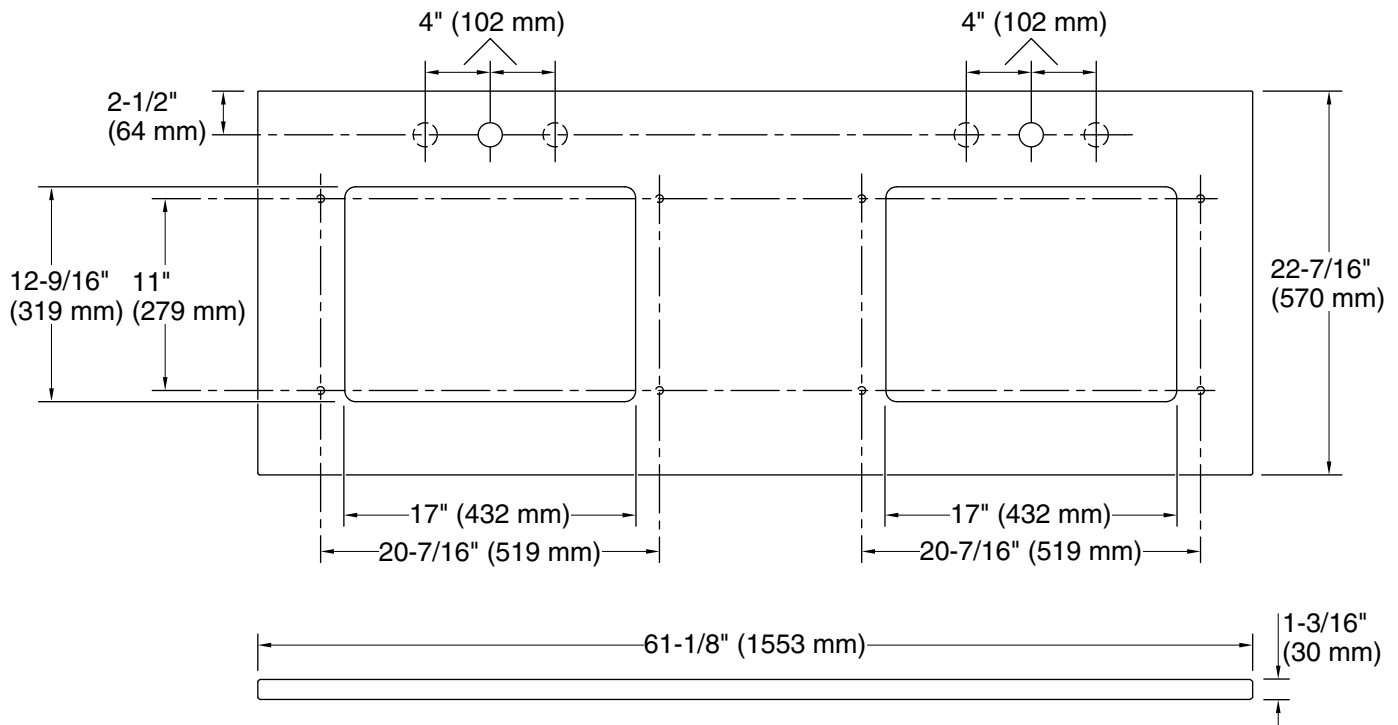

Silestone® quartz 61" vanity top with rectangle cutouts K-28255

Features

- Designed for use with compatible 60" (1524 mm) KOHLER® vanities (sold separately).
- Available in many classic and warm neutral tones to work seamlessly in any decor.
- Pairs beautifully with select KOHLER® and Artist Editions® sinks for a complete solution.
- ½" (12.7 mm) countertop overhang per side.
- Flat, square edges give a crisp, finished look.
- Optional side and backsplashes available (sold separately).
- This product is covered under the Silestone® 25-Year Limited Warranty.

Material

- Silestone® quartz.

Installation

- Vanity top.
- Single faucet hole with pilot holes for optional 8" (203 mm) widespread faucet configuration.

Recommended Products/Accessories

- K-2882 Undermount bathroom sink
- K-2330 Undermount bathroom sink
- K-20000 Undermount bathroom sink

Silestone® quartz 61" vanity top with rectangle cutouts
K-28255

Technical Information

All product dimensions are nominal.

Installation: Vanity top/ITB

Number of deck holes: 1

Notes

Install this product according to the installation instructions.