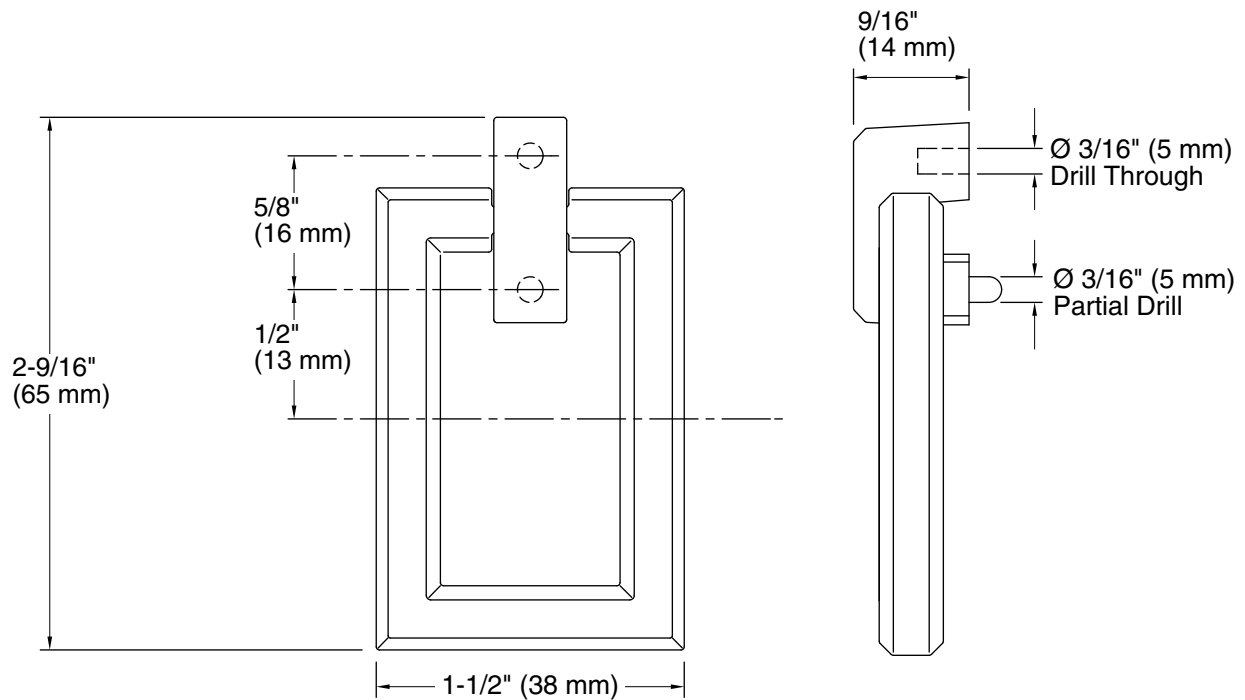

| Color | Code | Description |
|---|-------------|--------------------|
| NA | HF1 | Chrome |
|  | HF2 | Brushed |
|  | HF3 | Black |

Technical Information

All product dimensions are nominal.

Material: Metal