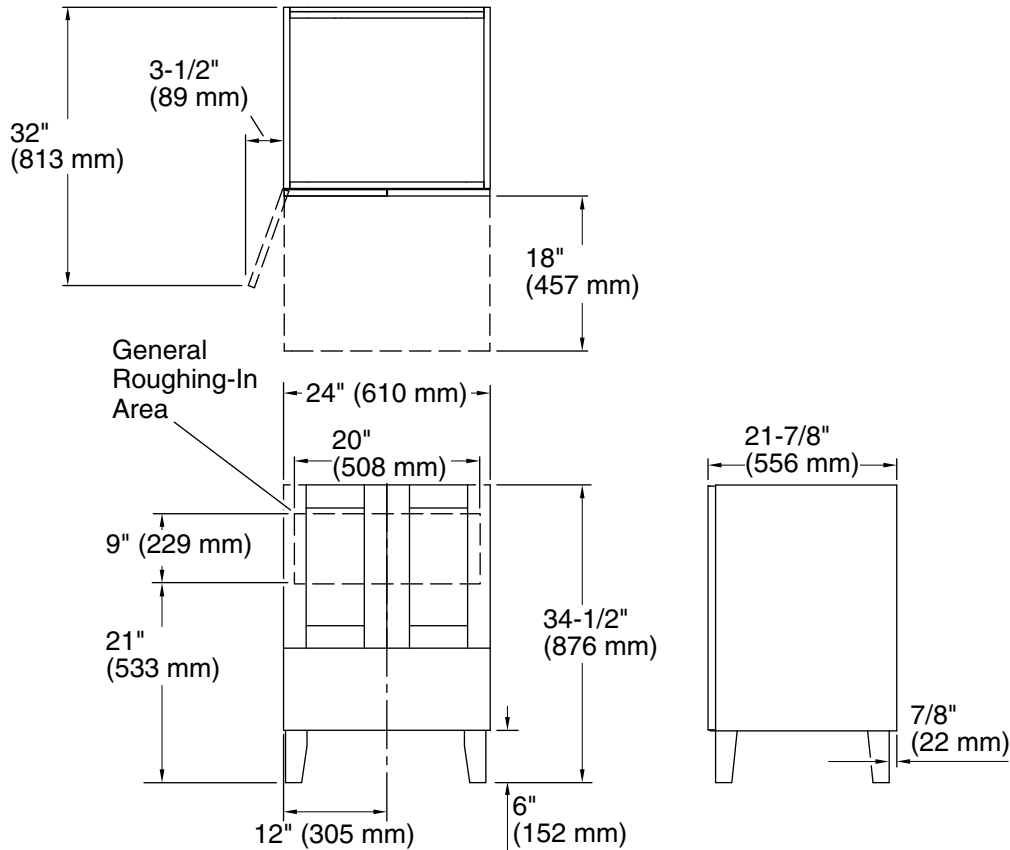

Features

- Catalyzed conversion varnish provides a durable moisture-resistant finish.
- Two doors and one drawer.
- Frameless construction with full-overlay doors and drawer.
- Three-way adjustable slow-close door hinges with 110° opening capability for easy cabinet access.
- Full-extension 18" (457 mm) depth drawer with soft-close undermount slides for smooth opening.
- Solid wood drawer with dovetail construction.
- Legs offer the polished look of furniture in the bathroom.
- Coordinates with the K-99687 Poplin / Marabou rectangular pull (sold separately).
- Combines with Ceramic/Impressions®, Solid/Expressions®, and Iron/Impressions® vanity tops (sold separately) for a complete vanity.
- Customize your storage with optional accessories such as shelves, trays, drawer dividers, and medicine cabinets (sold separately).

Color tiles intended for reference only.

Color	Code	Description
	1WA	Linen White
	1WB	Claret Suede
	1WH	Woolen Oak
	1WT	Mohair Grey

Technical Information

All product dimensions are nominal.

Vanity type: Standard