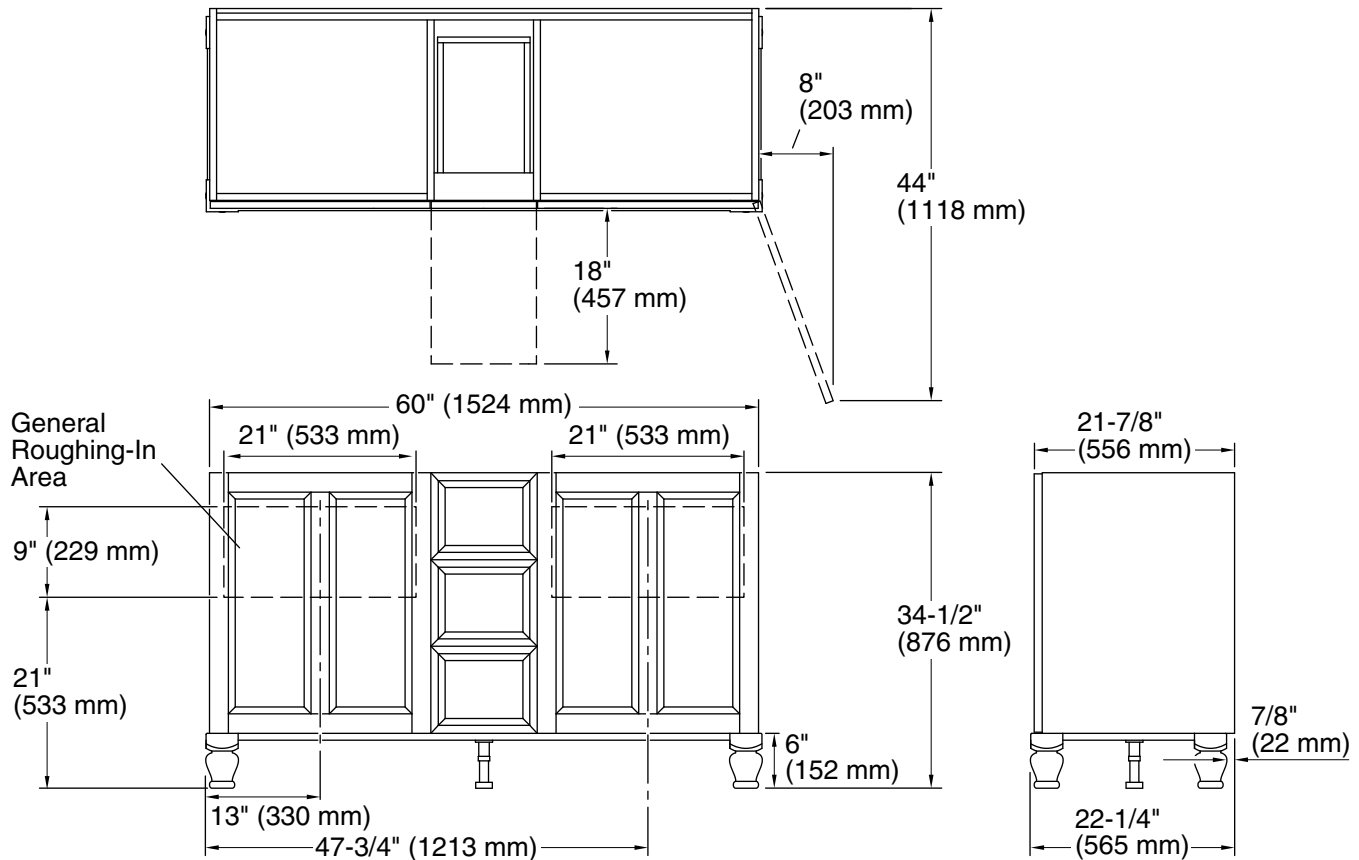

## Technical Information

All product dimensions are nominal.

Vanity type: Standard