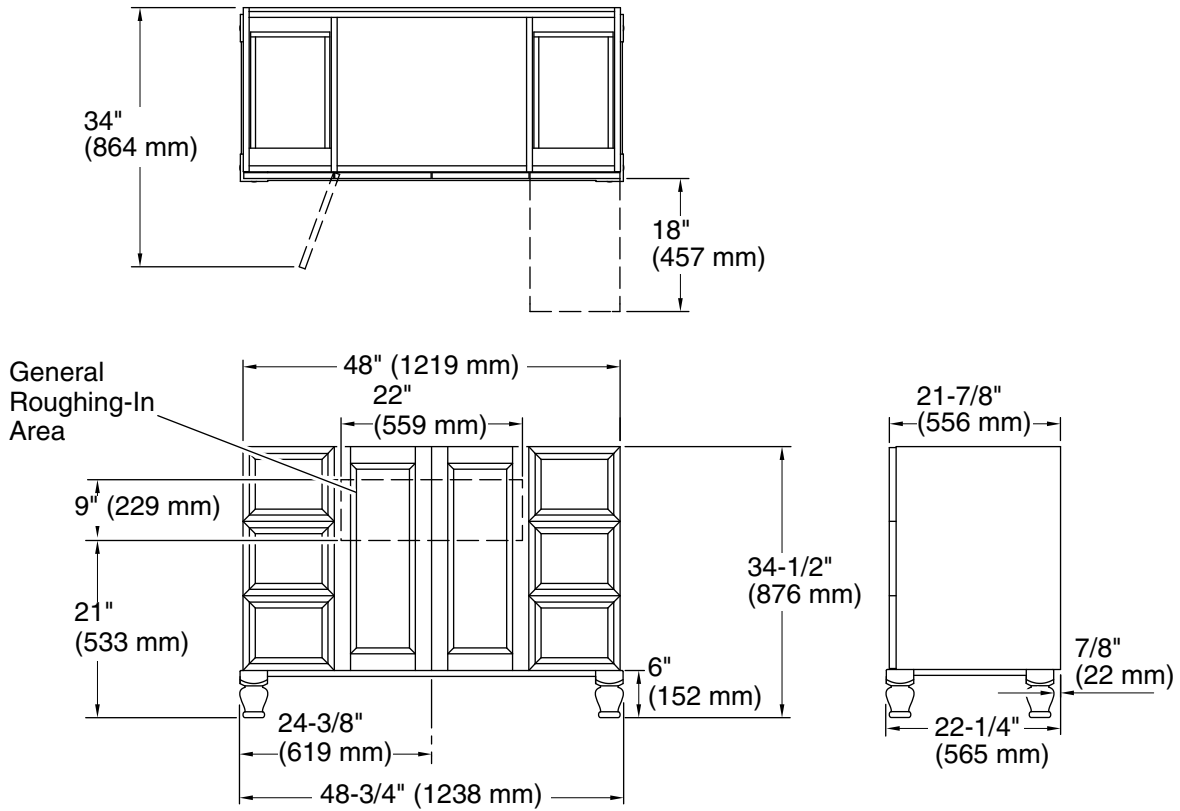

Color tiles intended for reference only.

Color	Code	Description
	1WA	Linen White
	1WB	Claret Suede
	1WH	Woolen Oak
	1WT	Mohair Grey

Technical Information

All product dimensions are nominal.

Vanity type: Standard