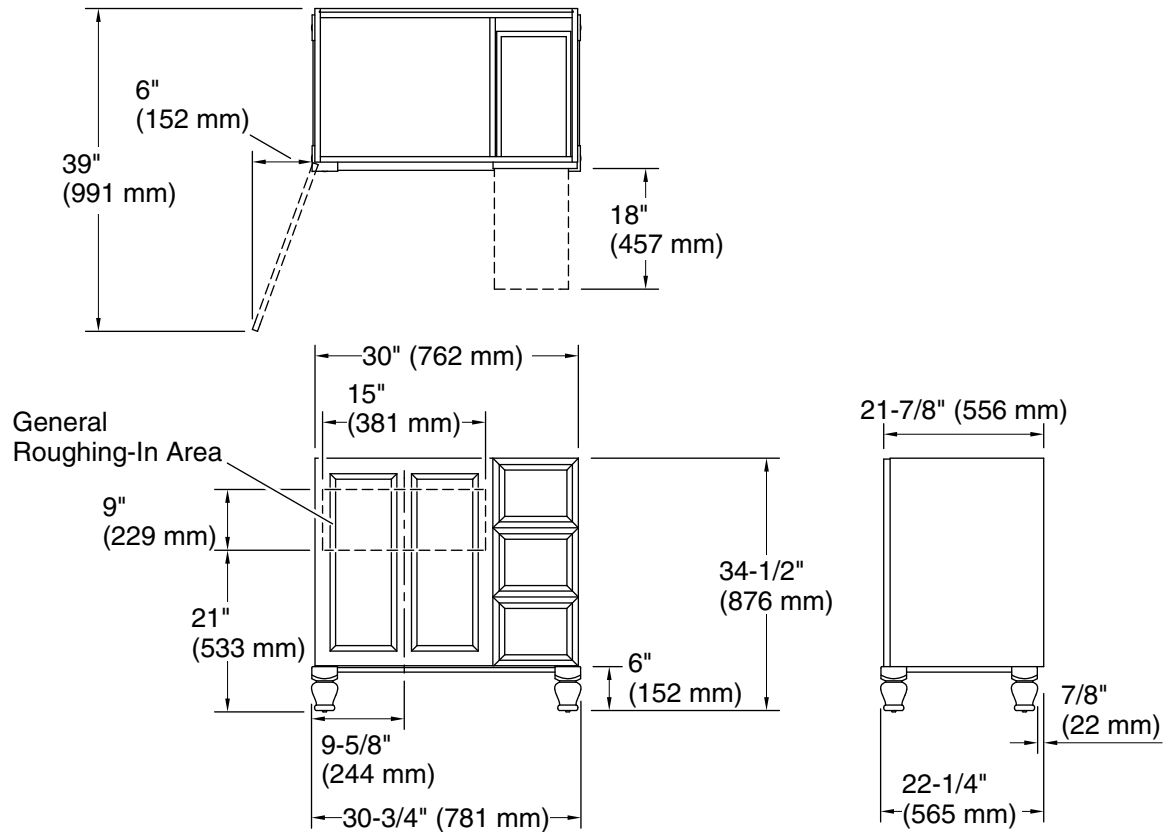

## Technical Information

All product dimensions are nominal.

Vanity type: Standard