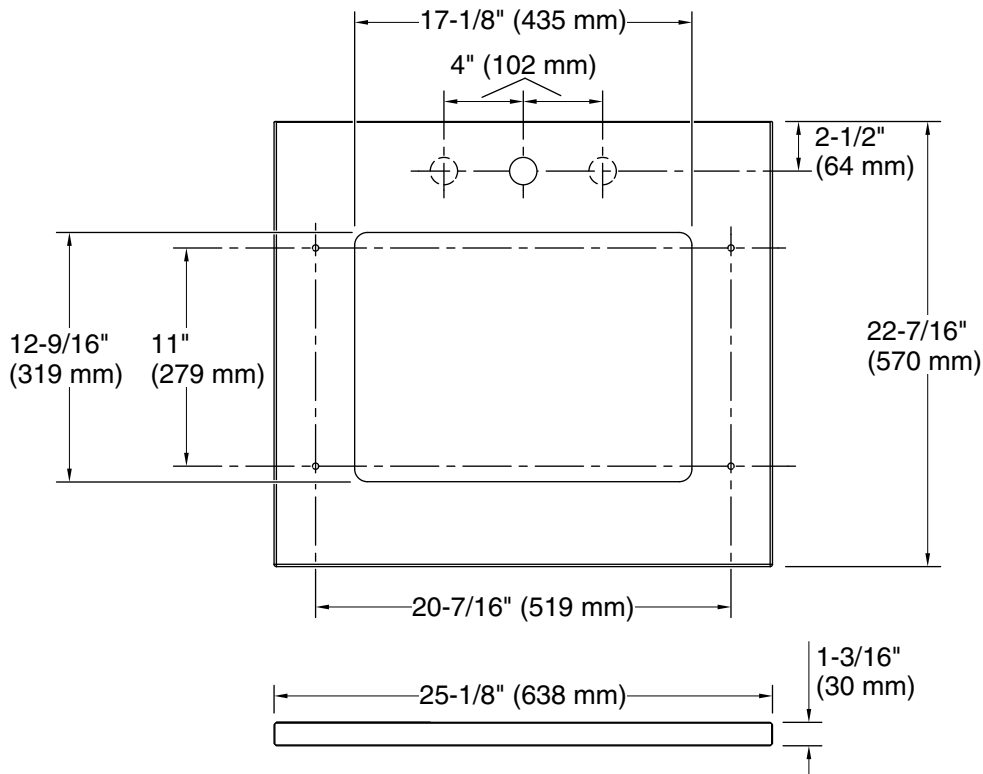

# Silestone® quartz 25" vanity top w/ rectangle cutout K-28246

## Installation

- Vanity top.
- Single faucet hole with pilot holes for optional 8" (203 mm) widespread faucet configuration.

## Technical Information

All product dimensions are nominal.

Installation: Vanity top/ITB

Number of deck holes: 1