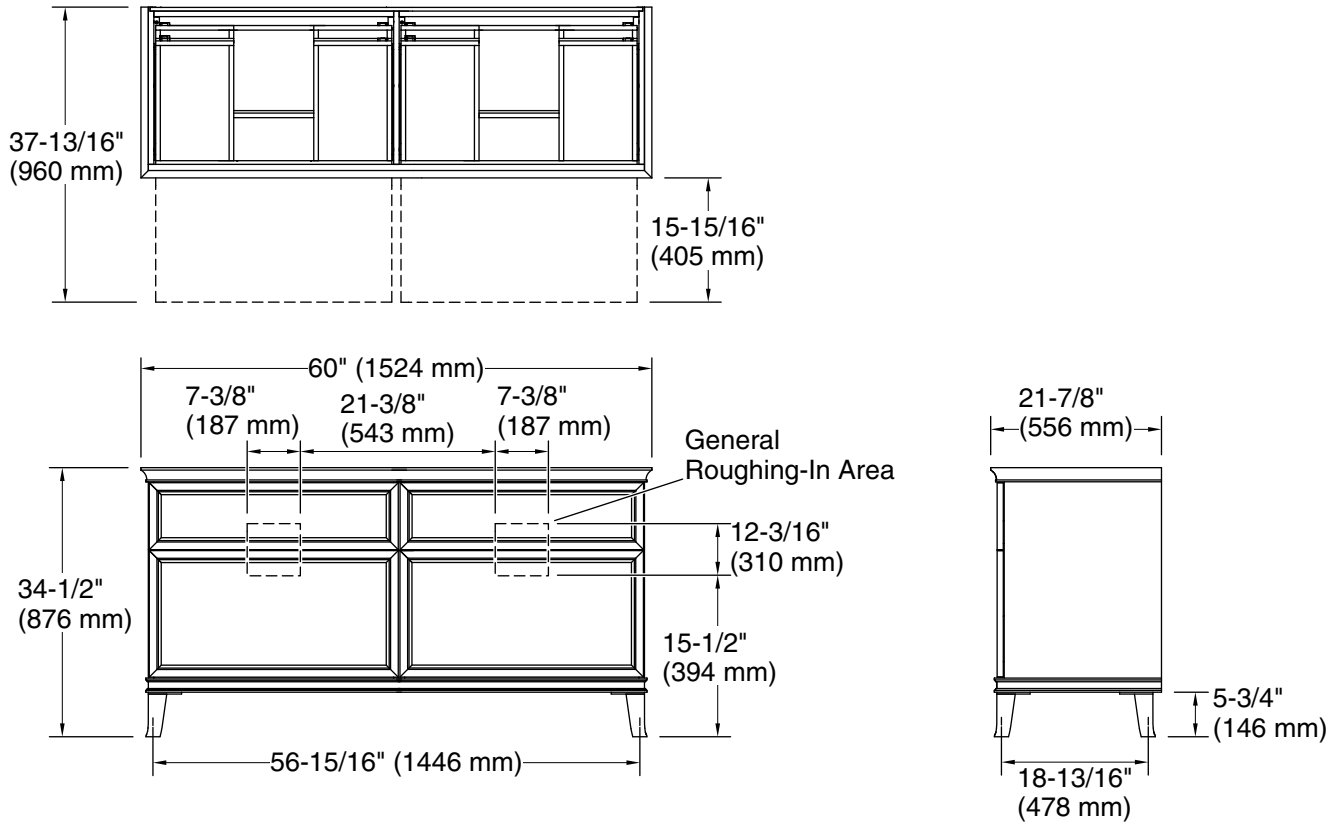

Technical Information

All product dimensions are nominal.

Notes

Install this product according to the installation instructions.