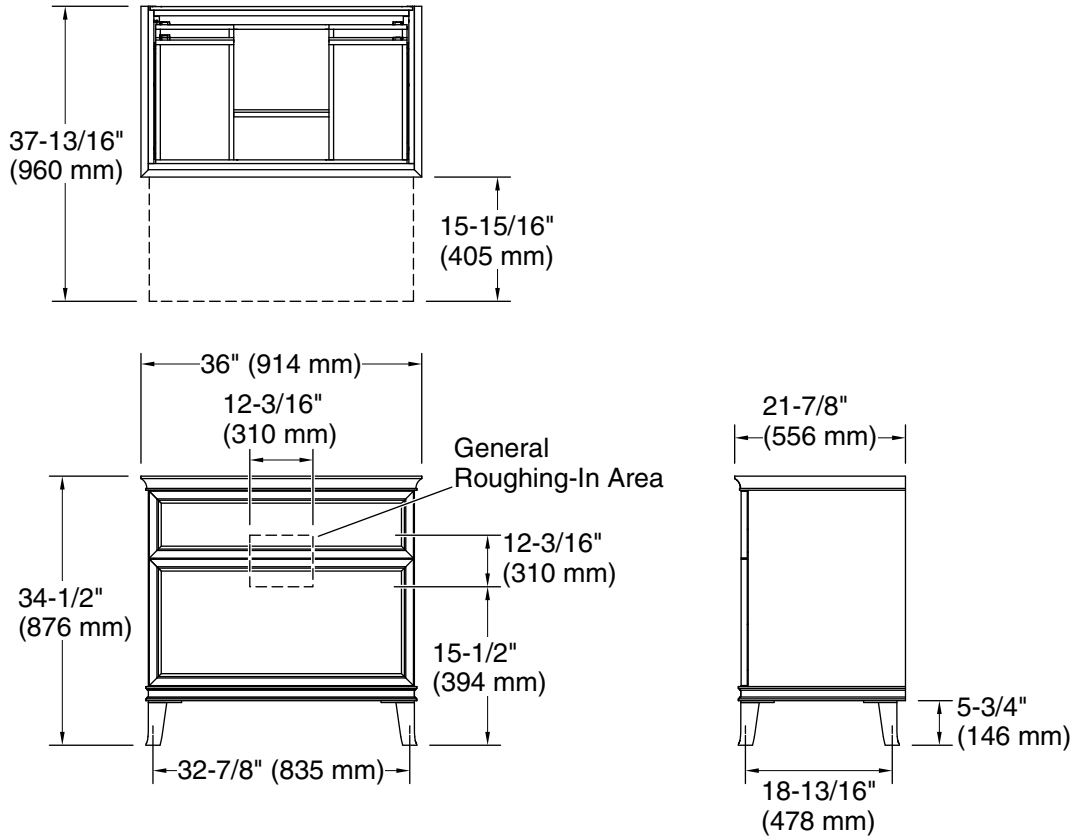

### Included Components

- K-28250 Silestone® 37" quartz vanity top with rectangular cutout
- K-EC20000 20-1/2" rectangular undermount bathroom sink
- K-33561 11-1/2" cabinet pull (Qty 2)
- K-33559 36" bathroom vanity cabinet

### Technical Information

All product dimensions are nominal.