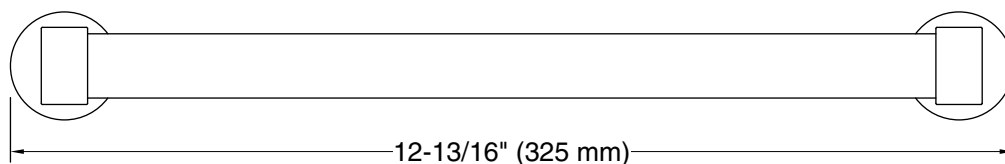

Installation

- Installation hardware and template included.

Recommended Products/Accessories

- K-33559 36" bathroom vanity
- K-33560 60" bathroom vanity

Codes/Standards

None Applicable

KOHLER® One-Year Limited Warranty

Technical Information

All product dimensions are nominal.

Material: Zinc, Wood