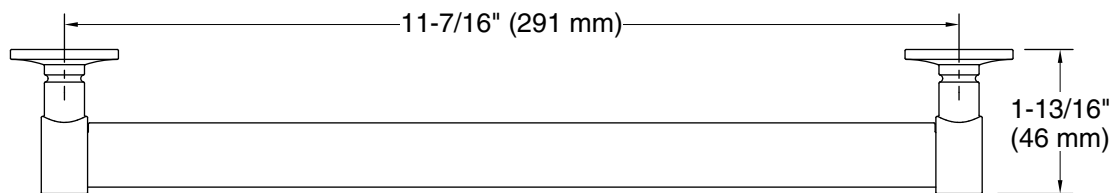

Installation

- Installation hardware and template included.

Recommended Products/Accessories

- K-33559 36" bathroom vanity
- K-33560 60" bathroom vanity

Codes/Standards

None Applicable

KOHLER® One-Year Limited Warranty

Technical Information

All product dimensions are nominal.

Material: Zinc, Wood