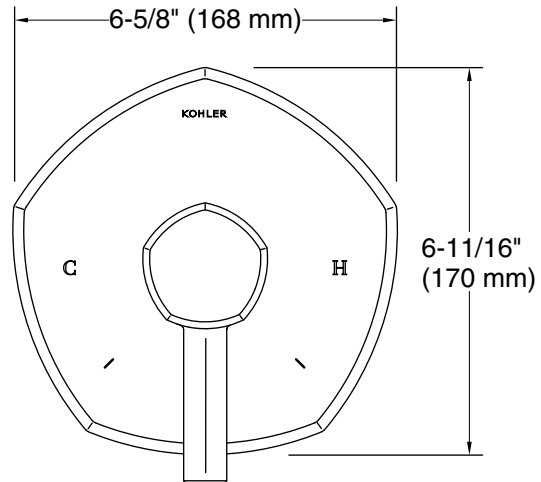

Technical Information

All product dimensions are nominal.

Drain included: No

Notes

ADA, OBC, CSA B651 compliant when installed to the specific requirements of these regulations.