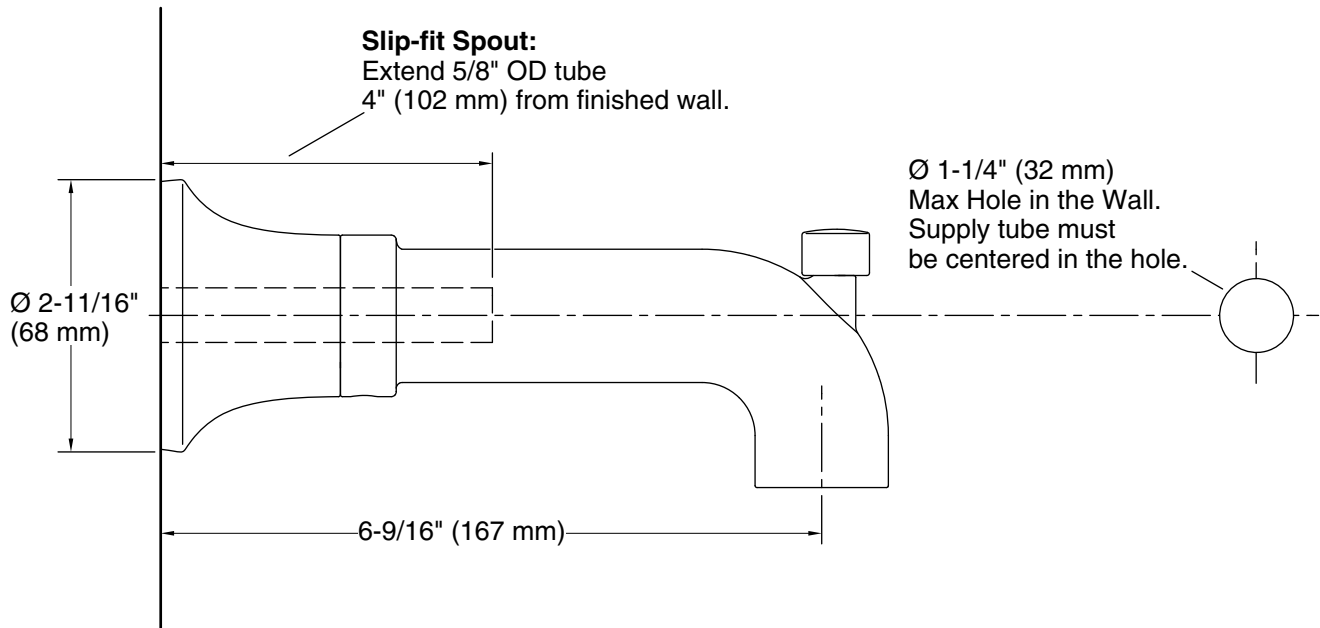

## Features

- Diverter spout with slip-fit connection.
- 6-9/16" (167 mm) spout reach.
- 1-1/4" (31.8 mm) max hole diameter.
- Coordinates with other products in the Tone collection.

## Installation

- Wall-mount.

### Technical Information

All product dimensions are nominal.

Drain included: No

#### Spout:

Spout reach: 6-9/16" (167 mm)