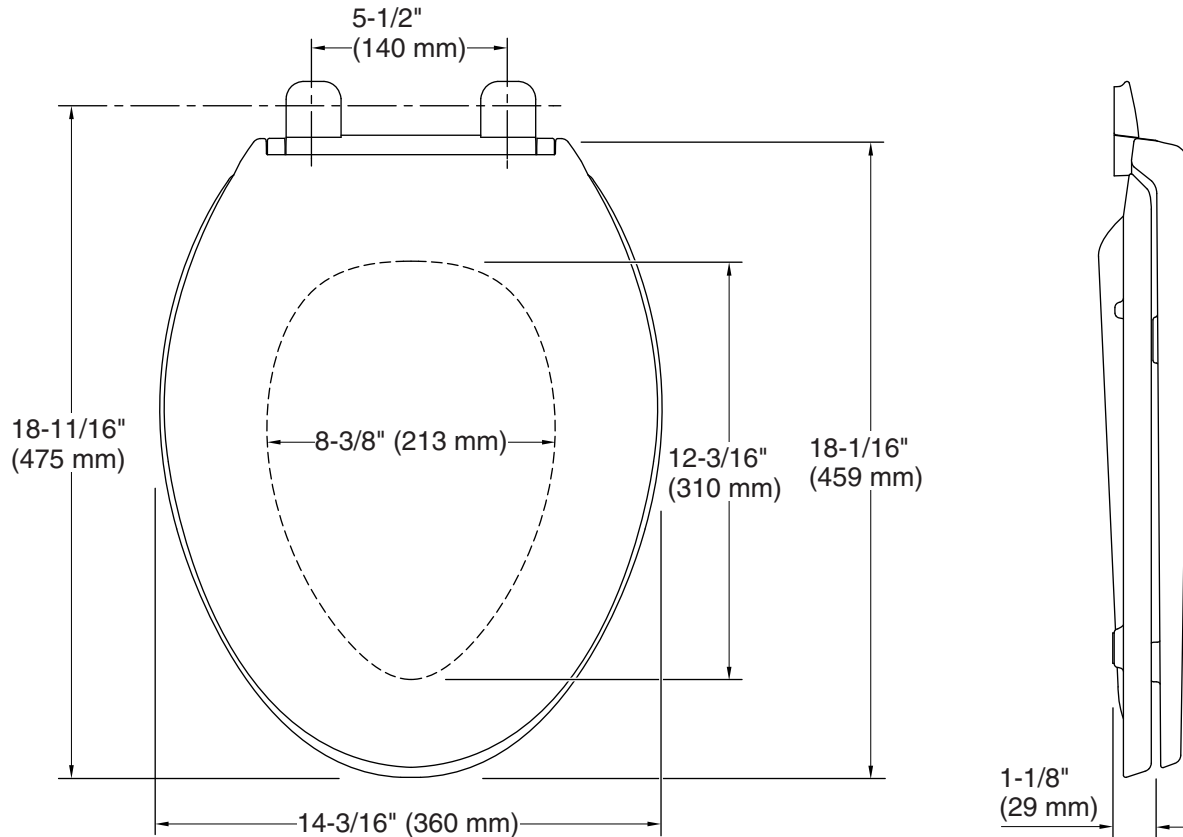

Features

- Grip-Tight installation hardware makes it easy to fasten the seat – everything is done from above the bowl
- ReadyLatch® hinge provides a positive lock/unlock latch to securely hold seat in position, yet seat easily removes for cleaning or adjusting fit
- Quiet-Close™ elongated lid and seat prevents slamming
- Grip-Tight bumpers hold seat firmly in place
- Contoured seat for user comfort
- Color-matched plastic hinges
- Fits most elongated toilets

Technical Information

All product dimensions are nominal.

Seat shape type: Elongated
Seat front type: Closed-front
Seat-mounting holes: 5-1/2" (140 mm)