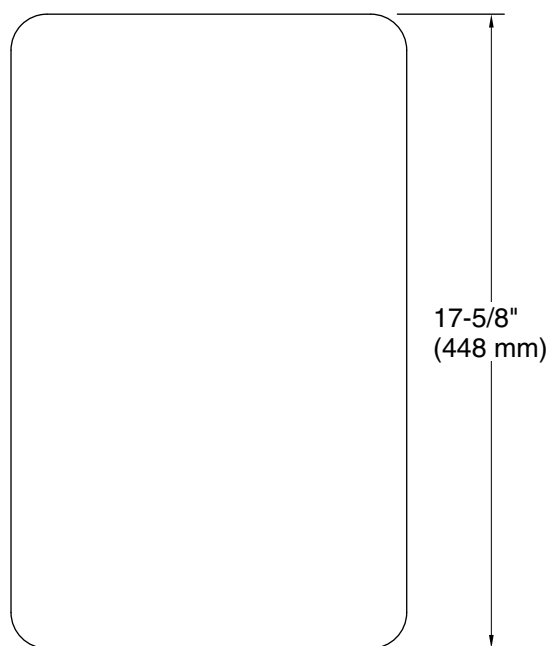

Features

- Durable bamboo construction.
- Large size provides a convenient in-sink food prep station.
- Included with KOHLER Bentham™ K-28902-1AC Accessorized Single-Bowl Kitchen Sink.
- For use with select KOHLER Prologue™, Cursiva™, and Buckley™ kitchen sinks.

Codes/Standards

None Applicable

KOHLER® One-Year Limited Warranty

See website for detailed warranty information.

Technical Information

All product dimensions are nominal.

Material: Wood