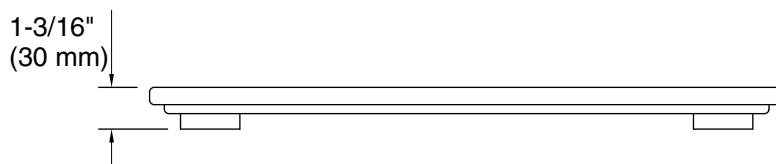

Technical Information

All product dimensions are nominal.

Material: Wood