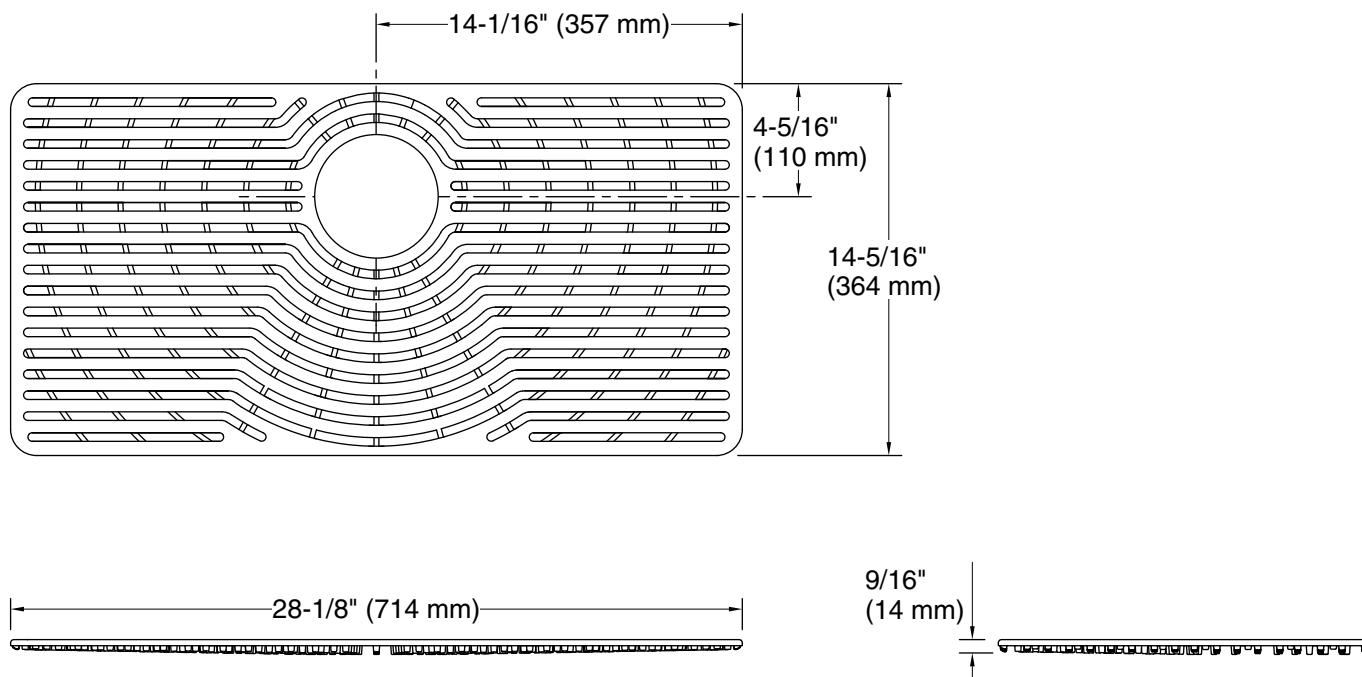

Material

- Silicone.

Codes/Standards

None Applicable

KOHLER® One-Year Limited Warranty

See website for detailed warranty information.

Technical Information

All product dimensions are nominal.