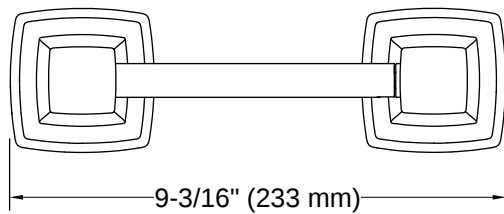

Installation Notes

Install this product according to the installation instructions.