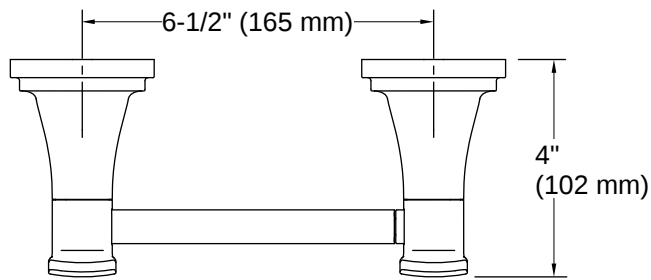

Installation Notes

Install this product according to the installation instructions.