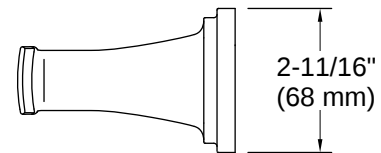

Installation Notes

Install this product according to the installation instructions.