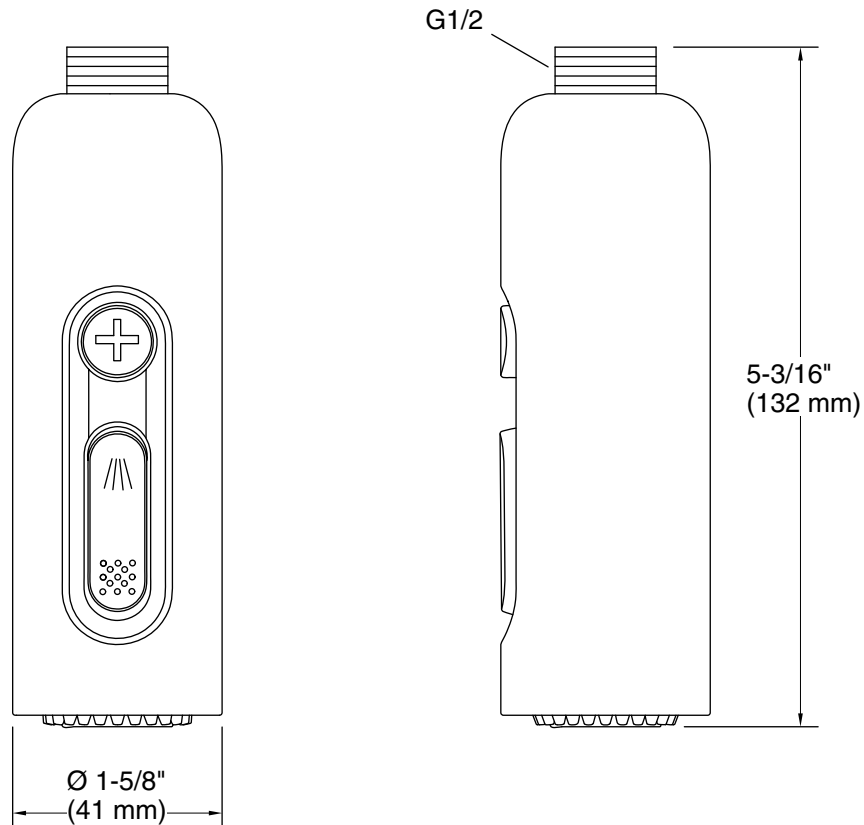

Features

- Multifunction handshower offers two spray options
- Sweep® spray provides a wide massage stream of fine droplets with moderate pressure
- Cloud spray experience restores with a thick cloud of silky, super-fine water droplets
- MasterClean™ sprayface features an easy-to-clean surface that withstands mineral buildup
- Optimized sprayface for maximum performance
- 1.75 gpm (6.6 lpm) maximum flow rate at 45 psi (3.1 bar)

Material

- Premium material construction for durability and reliability
- KOHLER finishes resist corrosion and tarnishing

Installation

- G 1/2 inlet connection
- Requires shower hose (sold separately)
- Requires wand handshower holder or ceiling-mount dual shower arm (sold separately)
- Not recommended for use with a standard handshower holder

K-7394 6" ceiling-mount single-function rainhead arm & flange

Codes/Standards

ASME A112.18.1/CSA B125.1
DOE - Energy Policy Act 1992
EPA WaterSense®
California Energy Commission (CEC)

KOHLER® Faucet Lifetime Limited Warranty

Technical Information

All product dimensions are nominal.

Handshower:

Rated maximum flow: 1.75 gal/min (6.6 l/min)
Pressure: 45 psi (3.1 bar)