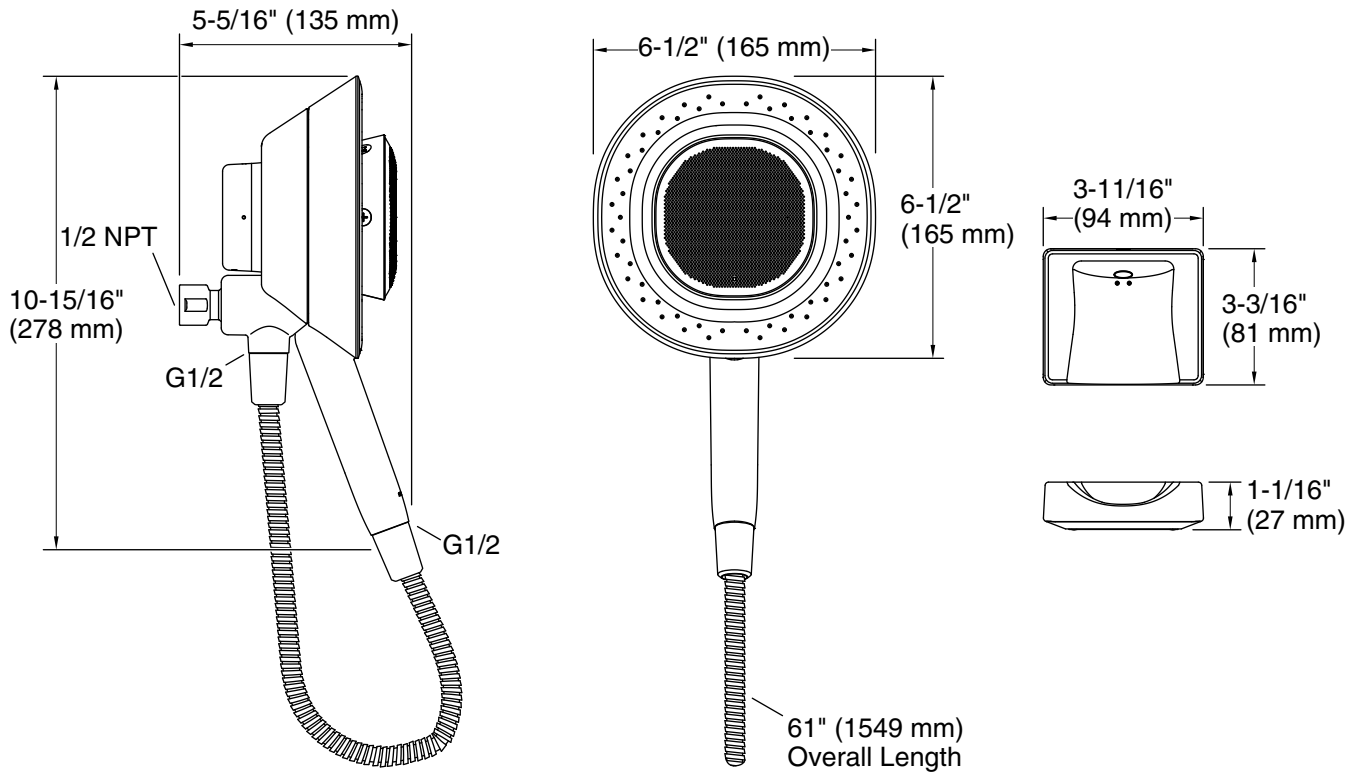

Alexa speaker(Qty: 1)
Charging dock(Qty: 1)
Docking Ring
Handshower
Hose

Codes/Standards

ASME A112.18.1/CSA B125.1
DOE - Energy Policy Act 1992
EPA WaterSense®
California Energy Commission (CEC)

KOHLER® One-Year Limited Warranty KOHLER® Faucet Lifetime Limited Warranty

Technical Information

All product dimensions are nominal.

Power source: Battery - DC, not included

Electrical component Speaker: 10 W rating:

Amplifier channels: 1 at 10 W per channel

Handshower:

Rated maximum flow: 1.75 gal/min (6.6 l/min)