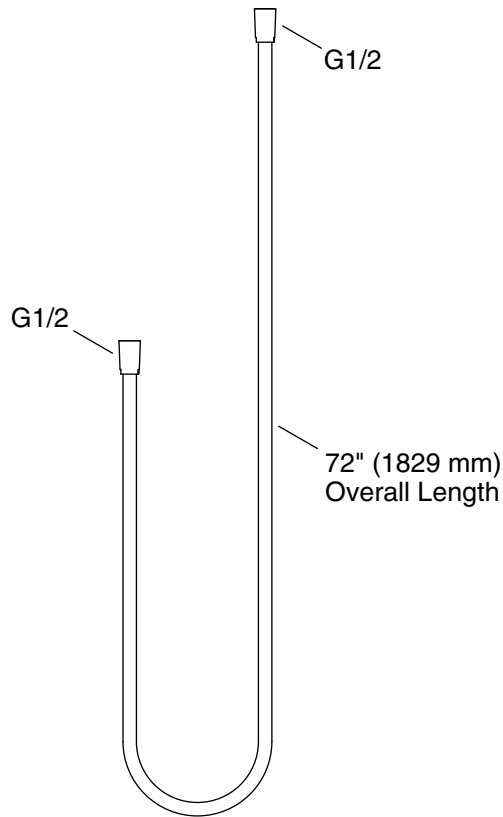

Features

- 72" (1829 mm) hose length.
- Swivel base helps reach target areas.
- For use with a handshower (sold separately).
- Finish-matched hose fittings.

Material

- Hose is a durable, flexible polymer blend with soft-touch finish for a hassle-free drape.
- KOHLER finishes resist corrosion and tarnishing.

See website for detailed warranty information.

Technical Information

All product dimensions are nominal.

Notes

ADA, OBC, CSA B651 compliant when installed to the specific requirements of these regulations.