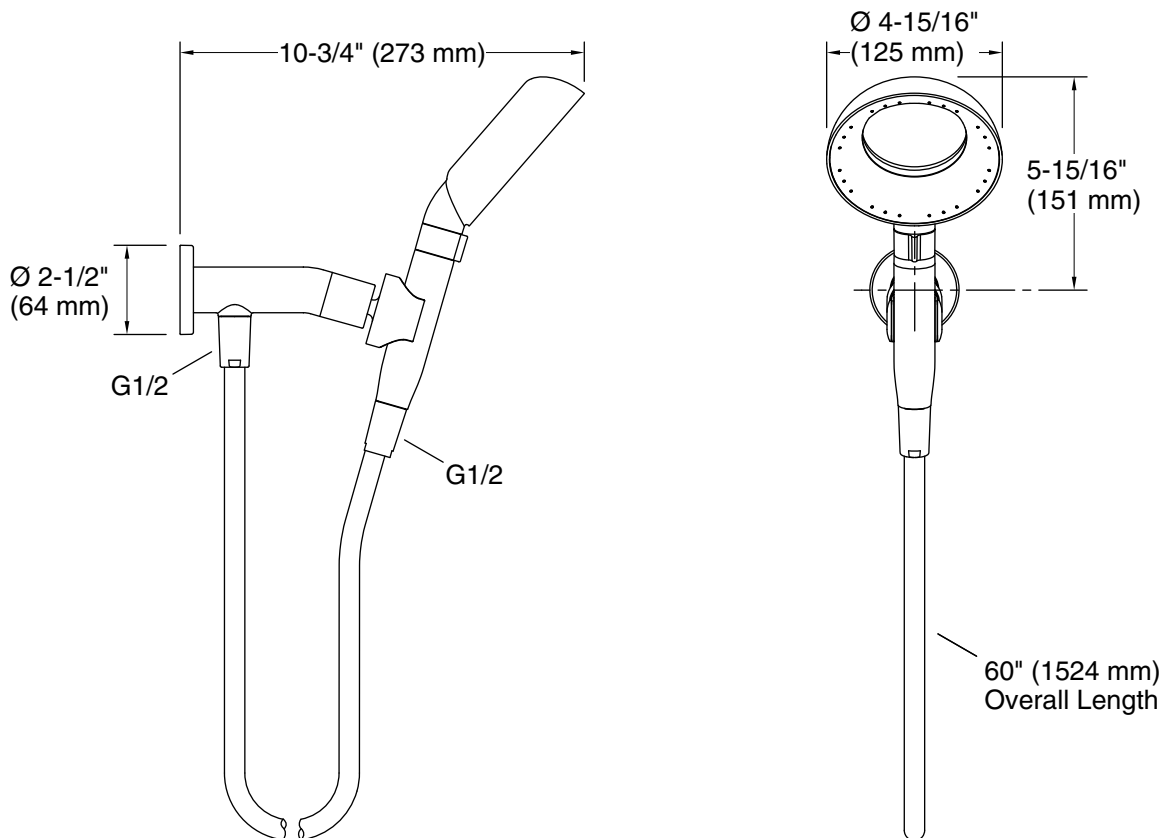

### Features

- Wide coverage spray produces an encompassing spray for everyday use.
- 1.5 gpm (5.7 lpm) maximum flow rate handshower allows you to save water without sacrificing performance or coverage.
- Variable-flow lever lets you adjust from 1.5 gpm (5.7 lpm) down to 0.5 gpm (1.9 lpm) water pause for greater conservation during your shower routine.
- Sprayface resists hard water buildup and is easy to clean.
- Magnetic docking connection allows for handshower height adjustment of 2" (51 mm) and spray angle tilt of 24-58°.

### Installation

- Wall-mount.
- For use in shower-only installations.

### Included Components

Additional Components:

20998  
21049  
21051

### Technical Information

All product dimensions are nominal.