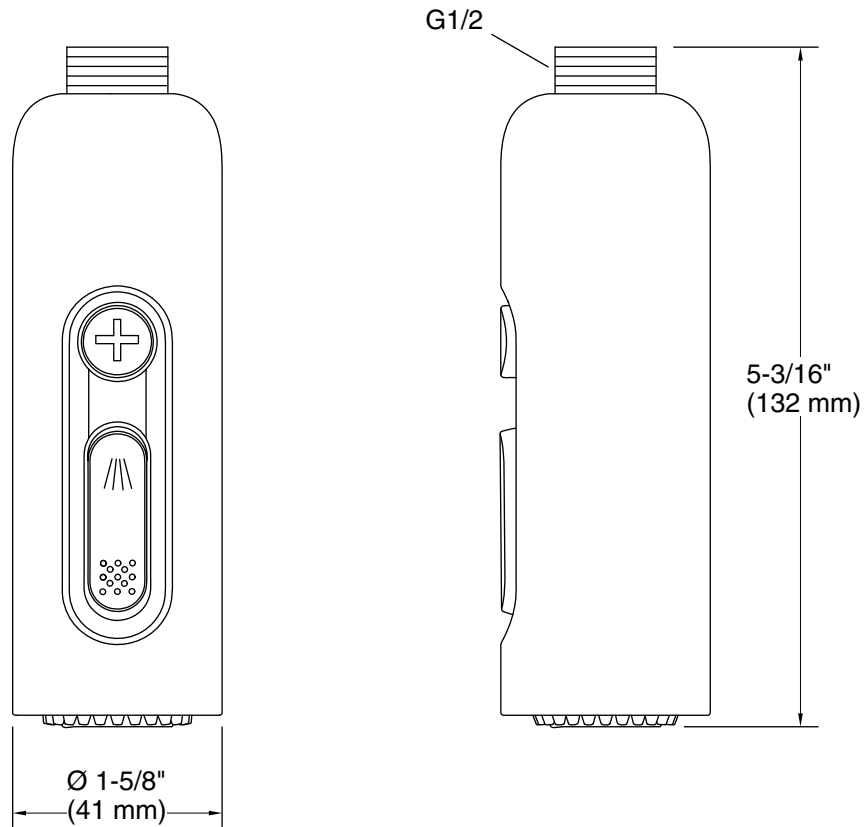

Features

- Multifunction handshower offers two spray options
- Sweep® spray provides a wide massage stream of fine droplets with moderate pressure
- Cloud spray experience restores with a thick cloud of silky, super-fine water droplets
- MasterClean™ sprayface features an easy-to-clean surface that withstands mineral buildup
- Optimized sprayface for maximum performance
- 2.5 gpm (9.5 lpm) maximum flow rate at 45 psi (3.1 bar)

Material

- Premium material construction for durability and reliability
- KOHLER finishes resist corrosion and tarnishing

Installation

- G 1/2 inlet connection
- Requires shower hose (sold separately)
- Requires wand handshower holder or ceiling-mount dual shower arm (sold separately)
- Not recommended for use with a standard handshower holder

Recommended Products/Accessories

- K-23723 Faucet cleaner
- K-26305 Ceiling-mount single-function dual rainhead arm

Codes/Standards

ASME A112.18.1/CSA B125.1
DOE - Energy Policy Act 1992

KOHLER® Faucet Lifetime Limited Warranty

Technical Information

All product dimensions are nominal.

Handshower:

Rated maximum flow: 2.5 gal/min (9.5 l/min)
Pressure: 45 psi (3.1 bar)