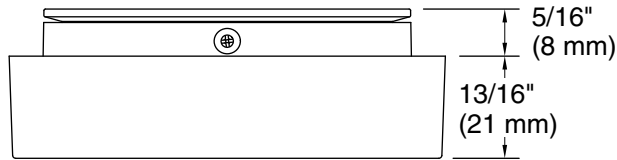

### Technical Information

All product dimensions are nominal.

Material: Plastic

Height: 48" (1219 mm)