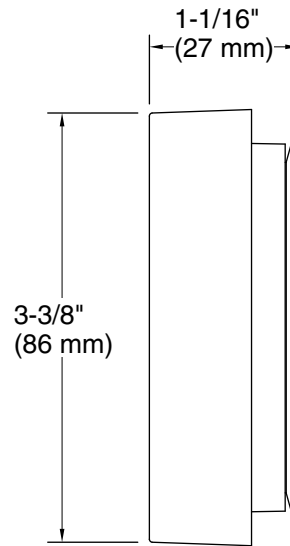

## Required Products/Accessories

K-46006 One-piece elongated 1.28 gpf chair height toilet

### Technical Information

All product dimensions are nominal.

Material: Plastic

Height: 48" (1219 mm)