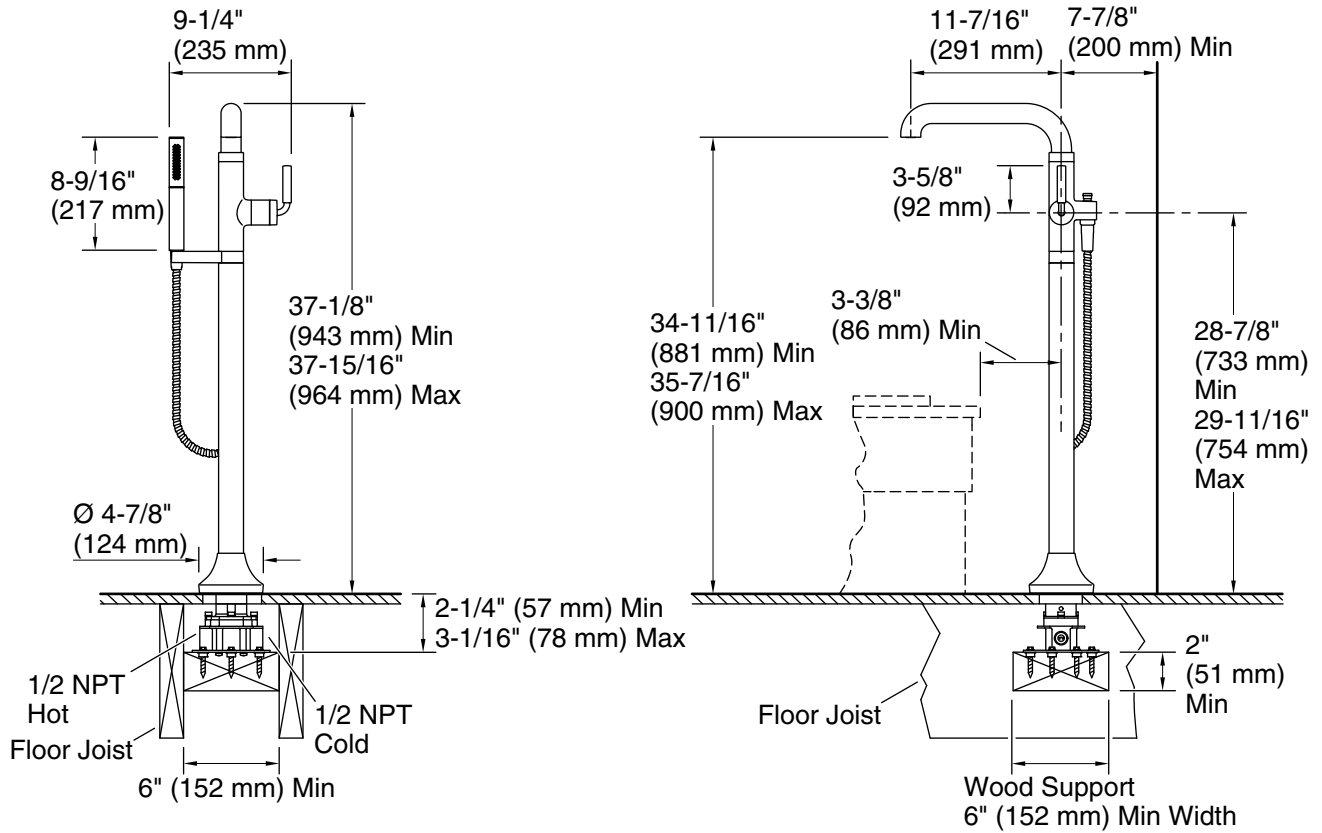

### Features

- A single handle controls both on/off activation and temperature setting
- 11-7/16" (290 mm) spout reach
- 7.5 gpm (28.4 lpm) maximum bath faucet flow rate at 45 psi (3.1 bar)
- 1.75 gpm (6.6 lpm) maximum handshower flow rate at 80 psi (5.5 bar)
- KOHLER® ceramic disc valves exceed industry longevity standards for a lifetime of durable performance
- Coordinates with other products in the Tone collection

### Technical Information

All product dimensions are nominal.

Drain included: No