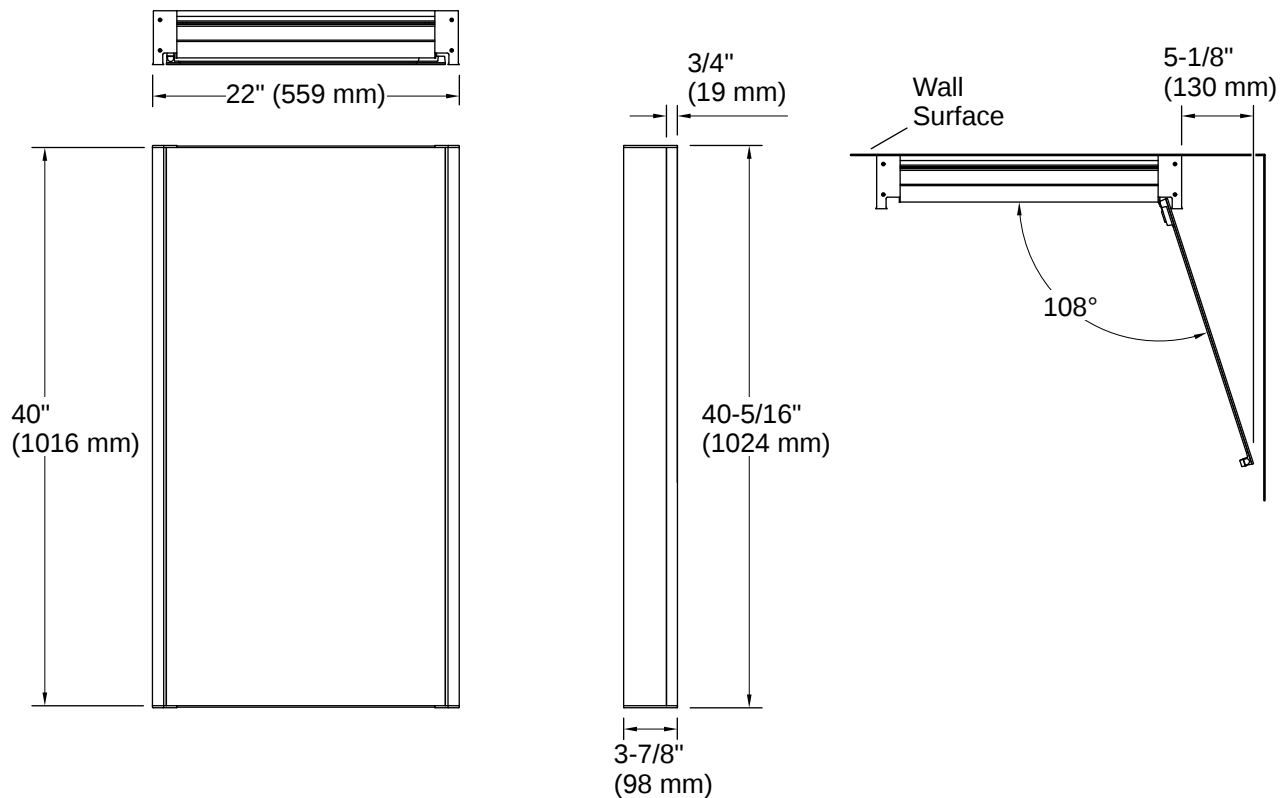

## Technical Information

*All product dimensions are nominal.*

Lighting Included:	Yes
Mirror Type:	Polished Edge
<b>Cutout</b>	
Depth:	3-7/8" (98 mm)

---

## Installation

- Easy surface-mount installation—no wall cutting
- Reversible: install as left- or right-hinge swing
- Includes mounting hardware